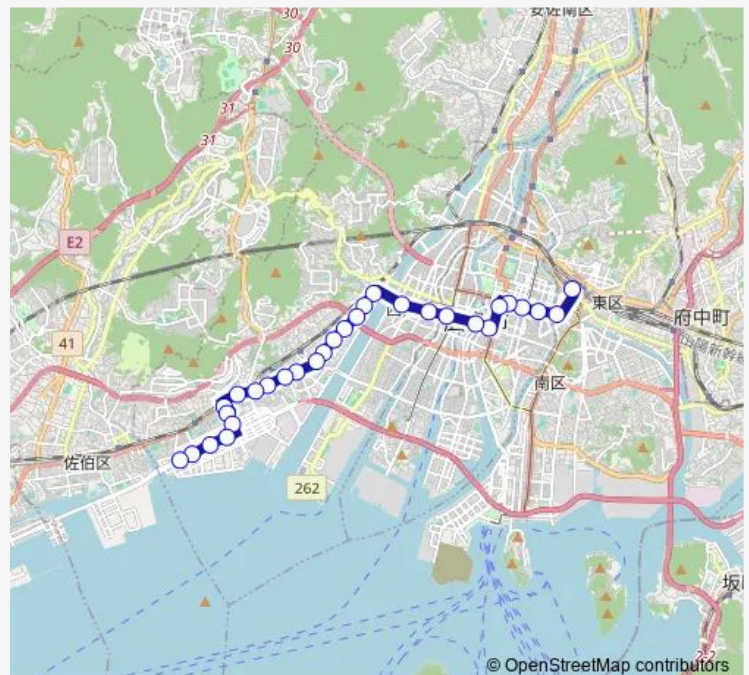

Thursday 06:45-07:55

Friday 06:45-07:55

Saturday —

Sunday —

Route info

Direction: 広島駅

Stops: 31

Trip Duration: 0 hour 56 min