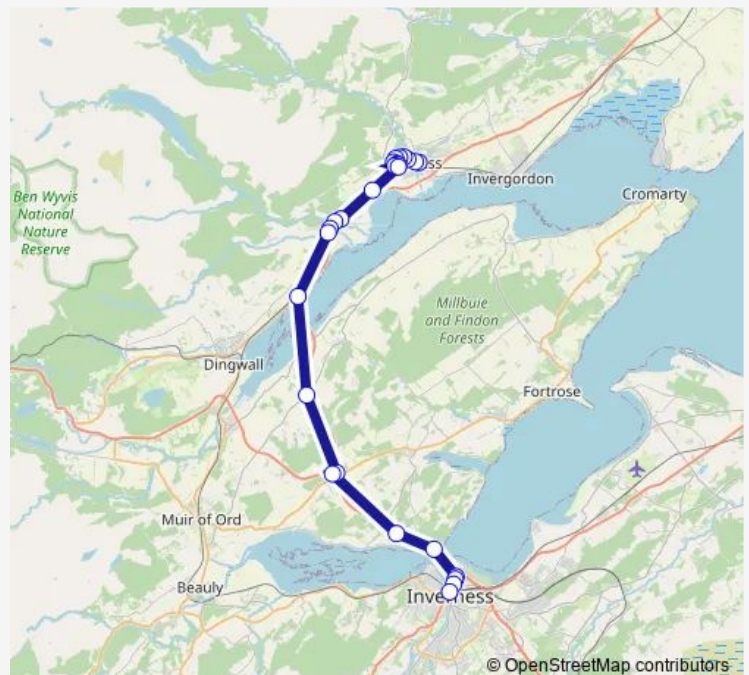

Layby

Layby

Kessock Bridge

Seafield Road

Stagecoach Depot

Inverness College

Bus Station Stance 2

Route schedule

County Carpets — Bus Station Stance 2

| | |
|-----------|-------------|
| Monday | 06:52 |
| Tuesday | 06:52 |
| Wednesday | 06:52 |
| Thursday | 06:52 |
| Friday | 06:52 |
| Saturday | 06:47-07:47 |
| Sunday | — |

Route info

Direction: County Carpets

Stops: 17

Trip Duration: 0 hour 39 min

■ 25 — Inverness - Alness

Direction

County Carpets — Bus Station Stance 2

26 stops