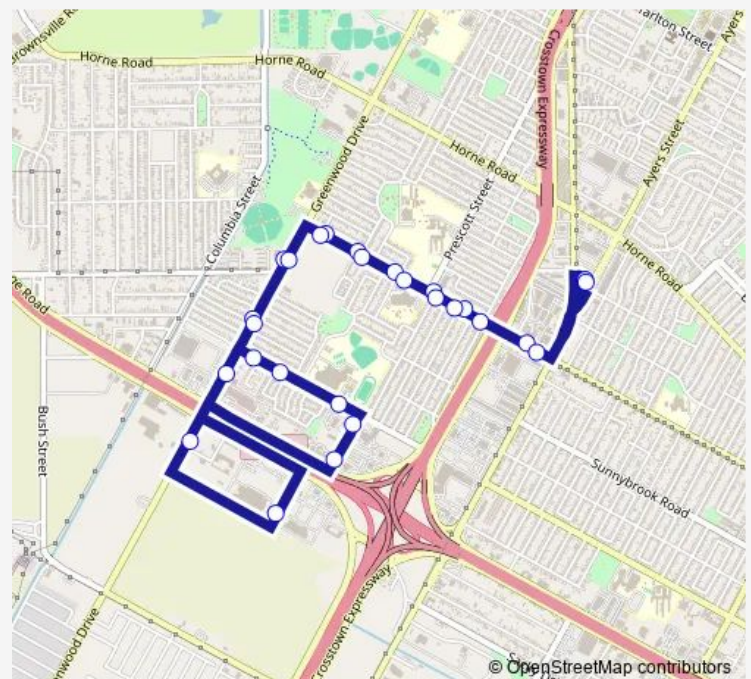

### Route schedule

Port Ayers Station Bay F — Port Ayers Station Bay G

Monday 07:20-17:50

Tuesday 07:20-17:50

Wednesday 07:20-17:50

Thursday 07:20-17:50

Friday 07:20-17:50

Saturday 08:50-17:50

### Route info

Direction: Port Ayers Station Bay F

Stops: 27

Trip Duration: 0 hour 35 min

25 — Gollihar/Greenwood

BusMaps

34-Gollihar @ Bernadino

60-Gollihar @ Prescott