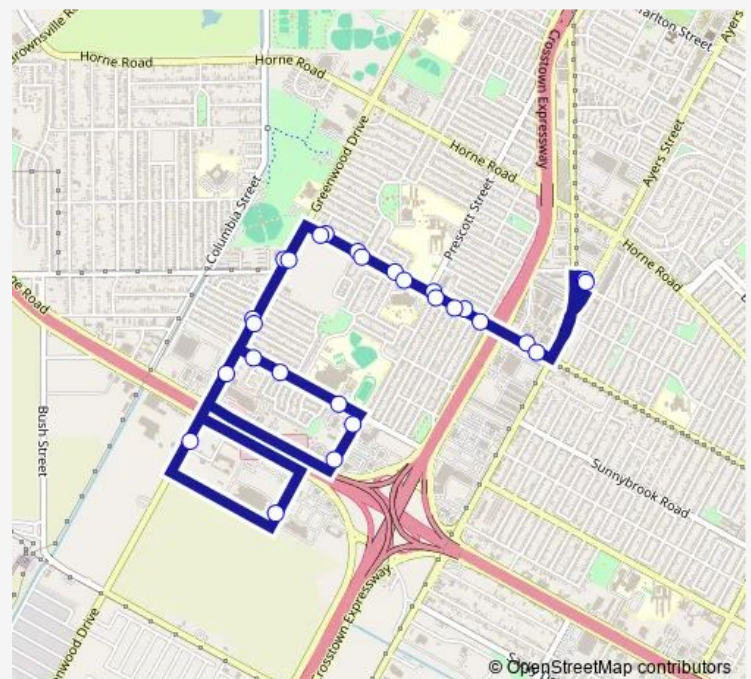

Greenwood @Westpoint

32-Gollihar @ Falkinson

33-Gollihar @ Shaw

Route schedule

Port Ayers Station Bay F — Port Ayers Station Bay G

Monday 07:20-17:50

Tuesday 07:20-17:50

Wednesday 07:20-17:50

Thursday 07:20-17:50

Friday 07:20-17:50

Saturday 08:50-17:50

Sunday 08:50-17:50

Route info

Direction: Port Ayers Station Bay F

Stops: 27

Trip Duration: 0 hour 35 min

25 — Gollihar/Greenwood

BusMaps

34-Gollihar @ Bernadino

60-Gollihar @ Prescott

61-Gollihar @ Larkspur

1641-Gollihar @ Vestal

62-Gollihar @ Ayers

Port Ayers Station Bay G