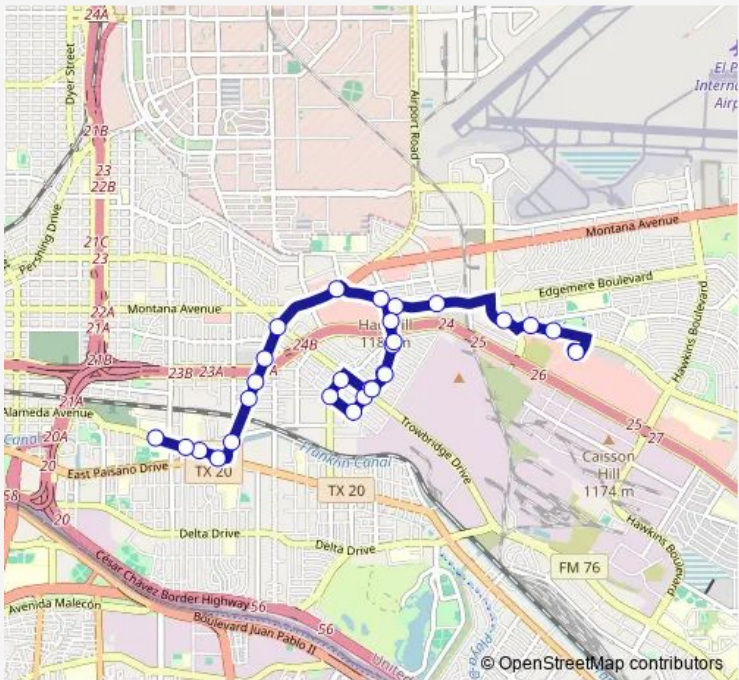

**Direction**  
 Eastside Terminal Bay B — 4815alamedaUmc  
 28 stops  
[Open route schedule](#)

- Eastside Terminal Bay B
- ViscountCatalpa
- ViscountBellrose
- AirwayGreat Southwestern Ct.
- EdgemereSioux
- 6211 EdgemereBassett Med.
- GeronimoArapaho
- GeronimoTaos
- GeronimoTrowbridge
- GeronimoCleveland
- 6107 GeronimoTampa
- TampaClark
- ClarkCleveland
- 902 GeronimoTrowbridge
- GeronimoTesuque
- GeronimoClark
- 1100 GeronimoGateway West
- Bassett Place
- MontanaGeronimo
- PaisanoTrowbridge
- PaisanoGateway West

Route schedule  
 Eastside Terminal Bay B — 4815alamedaUmc

Monday	06:18-19:27
Tuesday	06:18-19:27
Wednesday	06:18-19:27
Thursday	06:18-19:27
Friday	06:18-19:27
Saturday	06:18-17:57
Sunday	—

Route info  
 Direction: Eastside Terminal Bay B  
 Stops: 28  
 Trip Duration: 0 hour 33 min

25 — University Medical/Cielo Vista BusMaps

5529 PaisanoRosa

PaisanoDailey

Paisano Dr/El Paso St

5301 Alameda Paisano

5005 Alameda

AlamedaEl Paso Dr

4815alamedaUmc

**Direction**

4815alamedaUmc — Eastside Terminal Bay B

43 stops

[Open route schedule](#)

4815alamedaUmc

AlamedaHadlock

AlamedaTobin

4301 AlamedaLinden