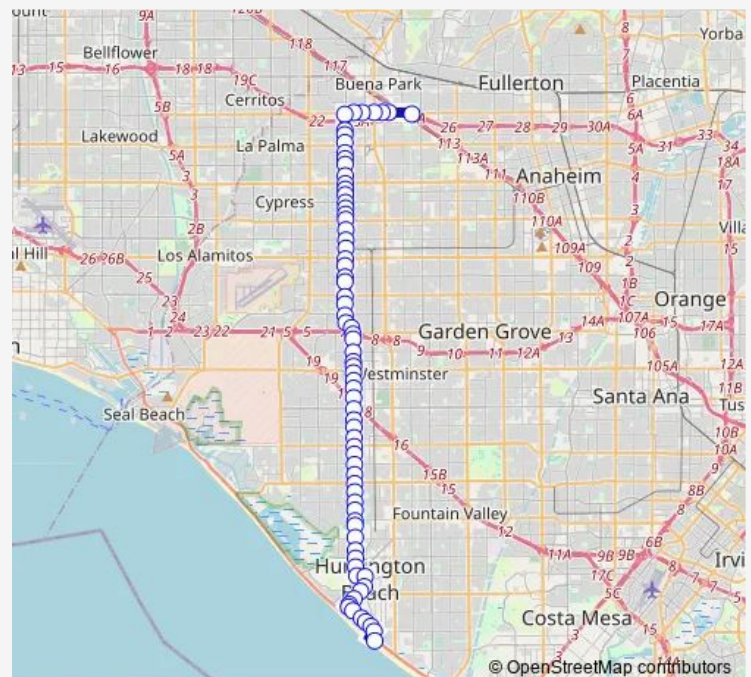

Golden West-RIO Vista

Golden West-Slater

Golden West-Betty

Route schedule

Pacific Coast-1st — Fullerton Park AND Ride Dock6

Monday 04:49-21:13

Tuesday 04:49-21:13

Wednesday 04:49-21:13

Thursday 04:49-21:13

Friday 04:49-21:13

Saturday 06:24-21:24

Sunday 06:24-21:24

Route info

Direction: Pacific Coast-1st

Stops: 72

Trip Duration: 1 hour 30 min

25 — Fullerton - Huntington Beach

Golden West-Warner

Golden West-Norma

Golden West-Heil

Golden West-Valentine

Golden West-Stonewood

Golden West-Edinger

Golden West-ENT 15744 Goldenwest

Golden West-Mcfadden

Golden West-Georgetown

Golden West-Bolsa

Golden West-Sowell

Golden West-Hazard

Golden West-Main

Golden West-Westminster

Golden West-21st