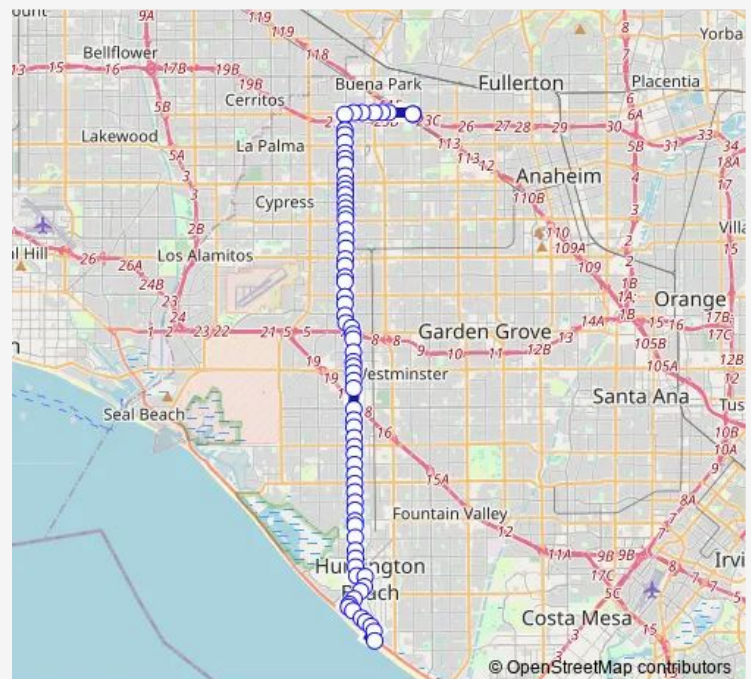

Knott-Mount Waterman

Knott-Savanna

Knott-Ball

Route schedule

Fullerton Park AND Ride Dock 11 — Pacific Coast-1st

Monday 04:06-21:30

Tuesday 04:06-21:30

Wednesday 04:06-21:30

Thursday 04:06-21:30

Friday 04:06-21:30

Saturday 05:54-21:00

Sunday 05:54-21:00

Route info

Direction: Fullerton Park AND Ride Dock 11

Stops: 72

Trip Duration: 1 hour 12 min

25 — Fullerton - Huntington Beach

Knott-Thornton

Knott-Cerritos

Knott-Jonathon

Knott-Katella

Knott-Longford

Knott-Orangewood

Knott-Leilani

Saturday 06:24-21:24

Sunday 06:24-21:24

Route info

Direction: Pacific Coast-1st

Stops: 72

Trip Duration: 1 hour 30 min

Golden West-Stonewood

Golden West-Edinger