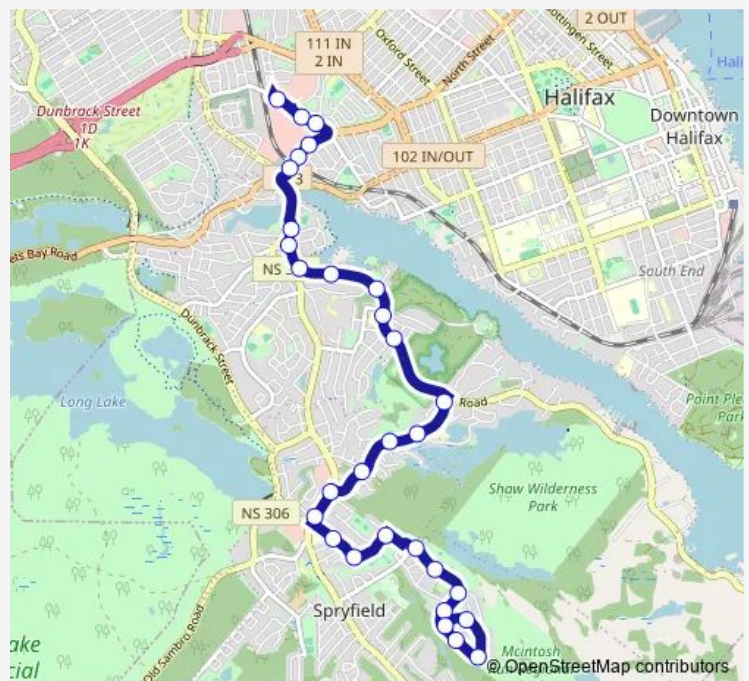

Bus 25 Governors Brook

[Go to website](#)

Direction

Mumford Terminal Bay 1 (7285) — Titanium Cr Before Alabaster Way (2189)

30 stops

[Open route schedule](#)

- Mumford Terminal Bay 1 (7285)
- Mumford Rd Opposite St Agnes School (7283)
- Mumford Rd Before Leppert St (7274)
- Chebucto Rd After Phillip St (6398)
- Chebucto Rd Before Roosevelt Dr (6411)
- Chebucto Rd Before Armdale Rotary (6410)
- Purcells Cove Rd After Herring Cove Rd (8089)
- Purcells Cove Rd At Braeburn Rd (8083)
- Purcells Cove Rd At Rosborough Loop (8101)
- Purcells Cove Rd Before Sailboat Ln (8107)
- Purcells Cove Rd Opposite Pinehaven Dr (8100)
- Purcells Cove Rd After Colindale St (8081)
- Purcells Cove Rd After Inverness Ave (8090)
- Williams Lake Rd After Purcells Cove Rd (2156)
- Williams Lake Rd After Wyndrock Dr (2157)
- Williams Lake Rd Before Sagewood Ln (2158)
- Williams Lake Rd After Clovis Ave (2159)
- Herring Cove Rd After Williams Lake Rd (6905)
- Herring Cove Rd Before Dentith Rd (6853)
- Pine Grove Dr At Civic 29 (2160)
- Pine Grove Dr Before Theakston Ave (2161)

Route schedule

Mumford Terminal Bay 1 (7285) — Titanium Cr Before Alabaster Way (2189)

| | |
|-----------|-------------|
| Monday | 05:37-23:07 |
| Tuesday | 05:37-23:07 |
| Wednesday | 05:37-23:07 |
| Thursday | 05:37-23:07 |
| Friday | 05:37-23:07 |
| Saturday | 06:52-22:33 |
| Sunday | 07:53-21:34 |

Route info

Direction: Mumford Terminal Bay 1 (7285)

Stops: 30

Trip Duration: 0 hour 20 min

25 — Governors Brook

Theakston Ave Before Danforth Rd (2162)

Alabaster Way After Drysdale Rd (2163)

Alabaster Way After Quartz Dr (2164)

Titanium Cr Before Alabaster Way (2189) — Mumford Terminal Bay 1 (7285)

Monday 05:57-23:27

Tuesday 05:57-23:27

Wednesday 05:57-23:27

Thursday 05:57-23:27

Friday 05:57-23:27

Saturday 06:55-21:55

Sunday 07:55-20:55