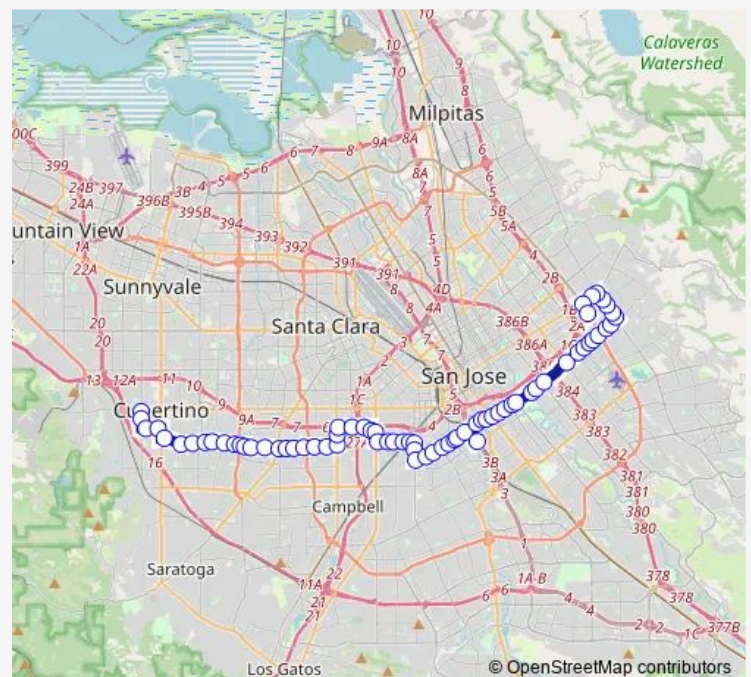

### Route schedule

Stelling & Stevens Creek — Alum Rock Station (Bay 3)

Monday 05:26-22:30

Tuesday 05:26-22:30

Wednesday 05:26-22:30

Thursday 05:26-22:30

Friday 05:26-22:30

Saturday 06:12-20:52

### Route info

Direction: Stelling & Stevens Creek

Stops: 71

Trip Duration: 1 hour 30 min

25 — De Anza Coll - Alum Rock via Valley Med

Winchester & Williams

Winchester & Magliocco

Moorpark & Winchester