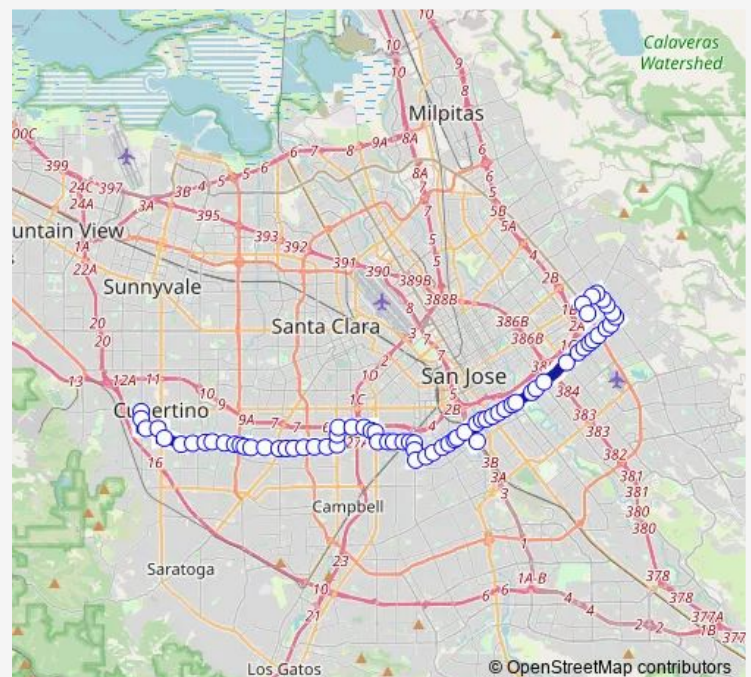

Williams & Moorpark

Williams & Happy Valley

Williams & Marilla

Williams & Saratoga

Williams & Rancho

Williams & Oakmont

Williams & Boynton

Williams & Phelps

### Route schedule

Stelling & Stevens Creek — Alum Rock Station (Bay 3)

Monday 05:26-22:30

Tuesday 05:26-22:30

Wednesday 05:26-22:30

Thursday 05:26-22:30

Friday 05:26-22:30

Saturday 06:12-20:52

### Route info

Direction: Stelling & Stevens Creek

Stops: 71

Trip Duration: 1 hour 34 min

25 — De Anza Coll - Alum Rock via Valley Med

Winchester & Williams

Winchester & Magliocco

Moorpark & Winchester