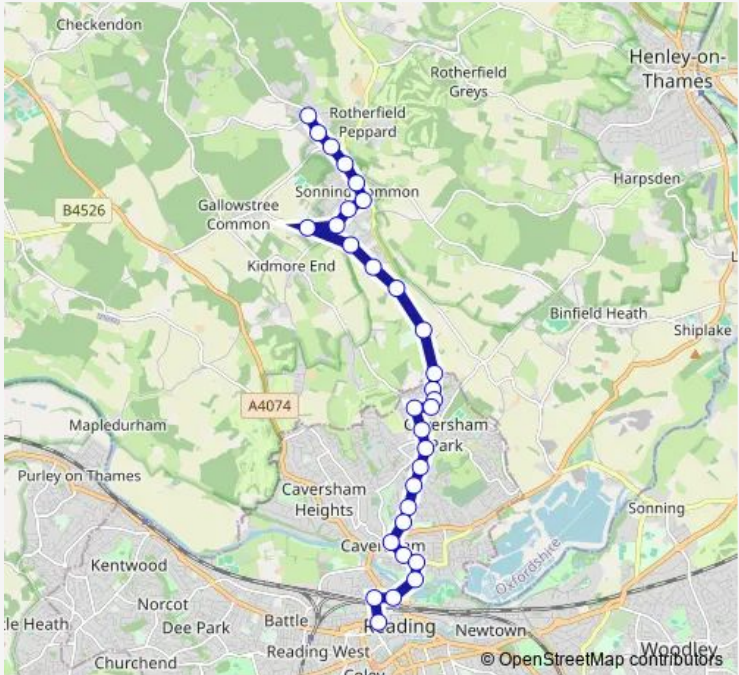

Bus 25 Central Reading - Peppard Common via Reading Bridge, Prospect Street, Emmer Green, Sonning Common

[Go to website](#)

Direction
 The Unicorn — Friar Street
 31 stops
[Open route schedule](#)

- The Unicorn
- Peppard Cricket Club
- Peppard Stores
- Gravel Hill Top
- Sedgewell Road
- Brinds Corner
- Post Office
- Kidmore End Turn
- Chiltern Edge School
- Westleigh Drive
- Essex Way
- Bird in Hand Turn
- Abbey Rugby Club
- Tower Close
- Rose Hill
- Courtenay Drive
- Courtenay Drive Top
- Crawshay Drive
- Chalgrove Way
- The Pond
- Buckingham Drive

Route schedule
 The Unicorn — Friar Street

Monday	05:40-22:55
Tuesday	05:40-22:55
Wednesday	05:40-22:55
Thursday	05:40-22:55
Friday	05:40-22:55
Saturday	07:20-22:55
Sunday	08:20-18:20

Route info
 Direction: The Unicorn
 Stops: 31
 Trip Duration: 0 hour 41 min

Route schedule

Friar Street — The Unicorn

Monday 05:15-22:25

Tuesday 05:15-22:25

Wednesday 05:15-22:25

Thursday 05:15-22:25

Friday 05:15-22:25

Saturday 06:50-22:25

Sunday 07:50-17:45

Route info

Direction: Friar Street

Stops: 29

Trip Duration: 0 hour 30 min

Gravel Hill Top

Peppard Stores

Peppard Cricket Club