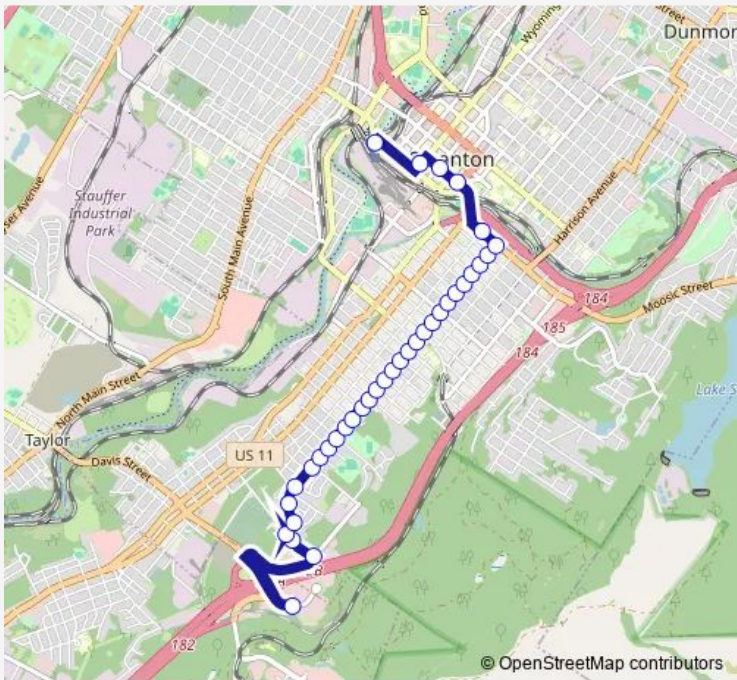

Bus 25 Valley View / Hilltop

[Go to website](#)

Direction
 Stffrd Kane O — Transit Center
 36 stops
[Open route schedule](#)

- Stffrd Kane O
- EDM America
- Kane Mntrey O
- Kane S WEB O
- S WEB Pnwd O
- S WEB Pqst O
- S WEB Hrbrt O
- Saginaw S WEB O
- S WEB Connll O
- S WEB Ohara O
- S WEB Gbbns O
- S WEB/Ripple O
- S WEB/Breck
- S WEB AT Genet
- S WEB AT Pear O
- S WEB AT Palm O
- S WEB FIG I
- S WEB Cherry I
- S WEB Brook I
- S WEB E Locust
- S WEB E ELM I

Route schedule
 Stffrd Kane O — Transit Center

Monday	05:45-18:45
Tuesday	05:45-18:45
Wednesday	05:45-18:45
Thursday	05:45-18:45
Friday	05:45-18:45
Saturday	08:50-17:50
Sunday	—

Route info
 Direction: Stffrd Kane O
 Stops: 36
 Trip Duration: 0 hour 30 min

Tuesday 05:25-18:25

Wednesday 05:25-18:25

Thursday 05:25-18:25

Friday 05:25-18:25

Saturday 08:25-17:25

Sunday —

Route info

Direction: Transit Center

Stops: 33

Trip Duration: 0 hour 20 min

S WEB/Ripple

Gibbons/S WEB O

Gibbons/Crown O

Skyview Sgnaw O

Sgnaw Stffrd O

Stffrd Bsns Pk