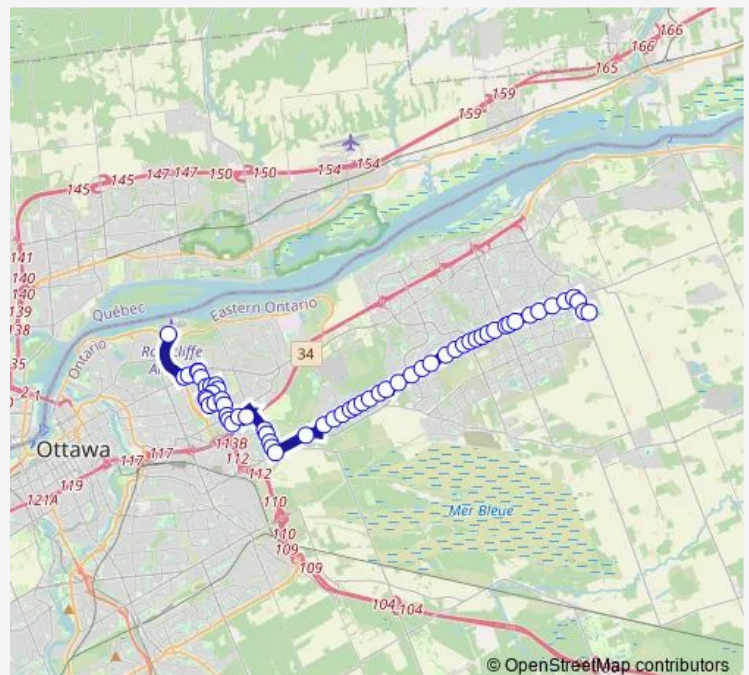

Direction

Aviation Museum — Millennium 1A (A)

55 stops

[Open route schedule](#)

Aviation Museum

Montréal / Montfort Hospital

Montréal / DEN Haag

Montréal / Carsons

Carsons / Montréal

Carsons / Bermuda

DEN Haag / LA Cité

DEN Haag / Bathgate

Bathgate / DEN Haag

Bathgate / Plumber

Bathgate / Matheson

Bathgate / Rainbow

Saturday —

Sunday —

Route info

Direction: Aviation Museum

Stops: 55

Trip Duration: 0 hour 49 min

Innes / Blair

Innes / Ocdc

Innes / Tauvette

Innes / Beddoe

Innes / Glen Park

Innes / Orient Park

Innes / Eastpark

Innes / Rondel

Innes / Cléroux

Innes / Cléroux