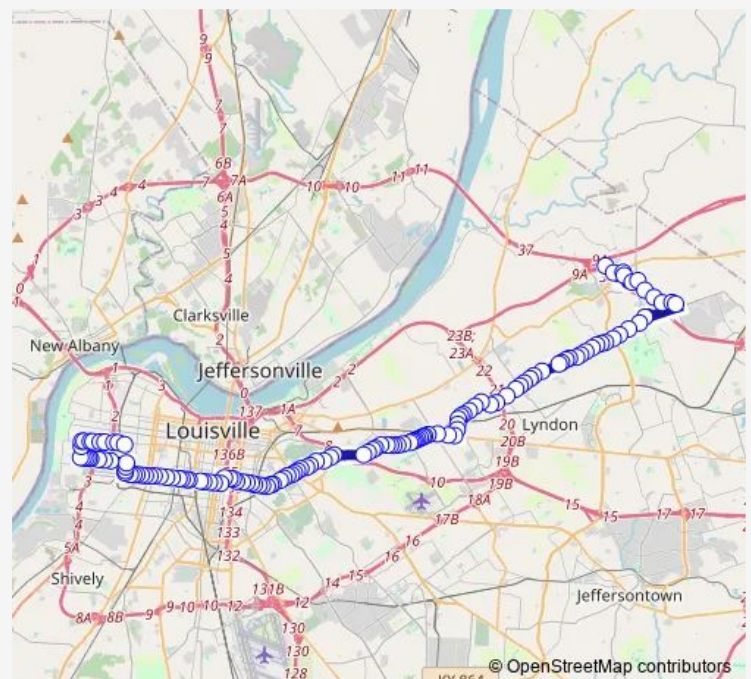

Westport @ Rolling Fields

Westport @ Langdon

Westport @ Kennersley

Route schedule

Norton Healthcare @ Norton Hospital — NIA Center West-bound

Monday 06:51-20:51

Tuesday 06:51-20:51

Wednesday 06:51-20:51

Thursday 06:51-20:51

Friday 06:51-20:51

Saturday 06:51-20:51

Sunday 06:51-20:51

Route info

Direction: Norton Healthcare @ Norton Hospital

Stops: 133

Trip Duration: 1 hour 19 min

25 — Oak - Westport

Westport @ Stonehurst

Westport @ Hermitage

Westport @ Dove Creek

Westport @ Redleaf

Westport @ Japonica

Westport @ Mcdowell Center

Westport @ Westcreeke

Westport @ Ormsby

Westport @ Devondale

Westport @ Lynn

Westport @ Herr

Westport @ Abbeywood

Westport @ Washburn

Westport @ Ambridge

Westport @ Walser