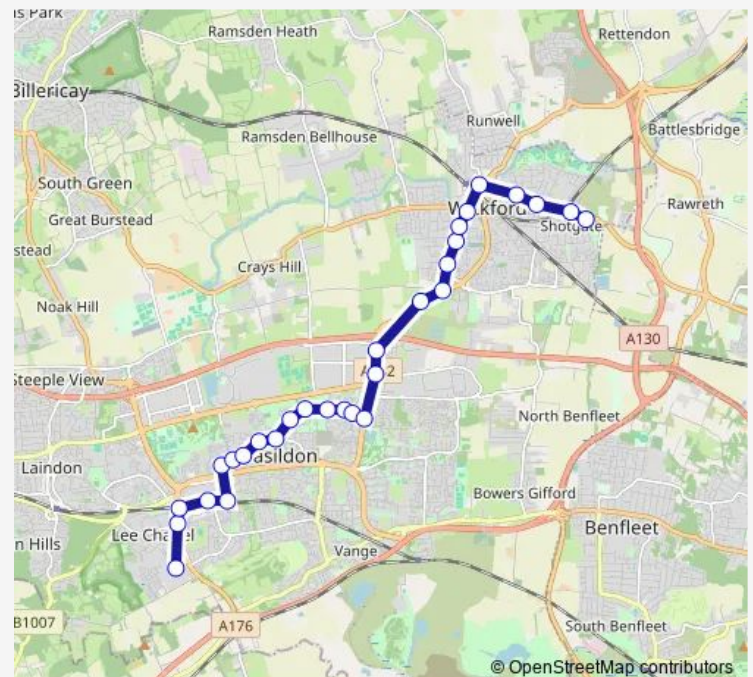

### Direction

Hospital (Northbound) — Post Office

29 stops

[Open route schedule](#)

Hospital (Northbound)

The Knares

Ashdon Way

Bus Station

Bromfords Drive

### Route schedule

Hospital (Northbound) — Post Office

Monday —

Tuesday —

Wednesday —

Thursday —

Friday —

Saturday —

### Route info

Direction: Hospital (Northbound)

Stops: 29

Trip Duration: 0 hour 28 min

25 — Basildon (Bus Station) - Southend (Travel Centre)

Park Drive

Laburnum Avenue

Halls Corner