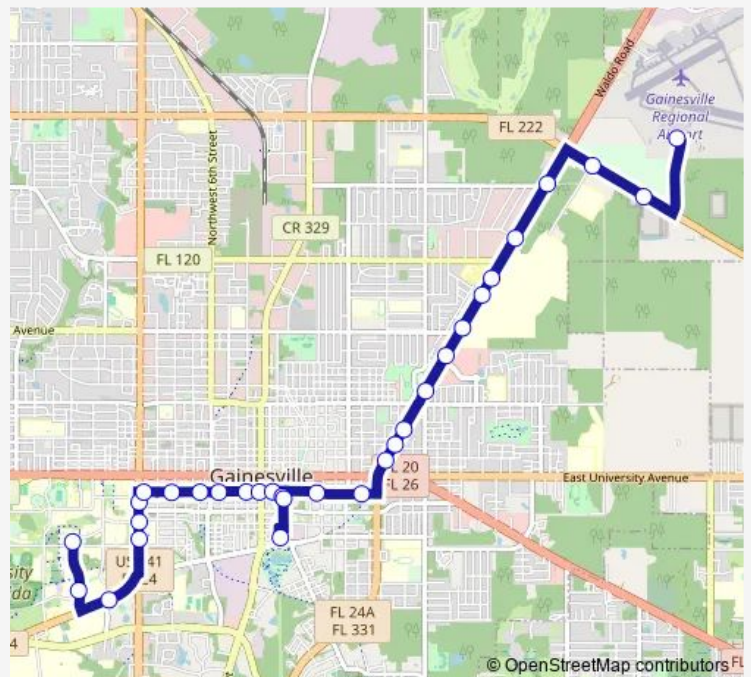

Arlington Square Apartments

Hampton Inn Hotel

Westbound SW 2nd Avenue @ SW 2nd Street

The Continuum

Route schedule

Airport — Reitz Union

Monday 07:53-17:38

Tuesday 07:53-17:38

Wednesday 07:53-17:38

Thursday 07:53-17:38

Friday 07:53-17:38

Saturday 07:48-15:58

Sunday 10:08-15:58

Route info

Direction: Airport

Stops: 29

Trip Duration: 0 hour 38 min

25 — UF Commuter Lot to Airport

720 SW 2nd Ave

Infinity Hall

College Manor Apartments

Tigert Hall

Southbound SW 13th Street @ Inner Road

Beaty Towers

Rawlings Hall

Reitz Union

Direction

Reitz Union — Airport

31 stops

[Open route schedule](#)

Reitz Union

UF Health