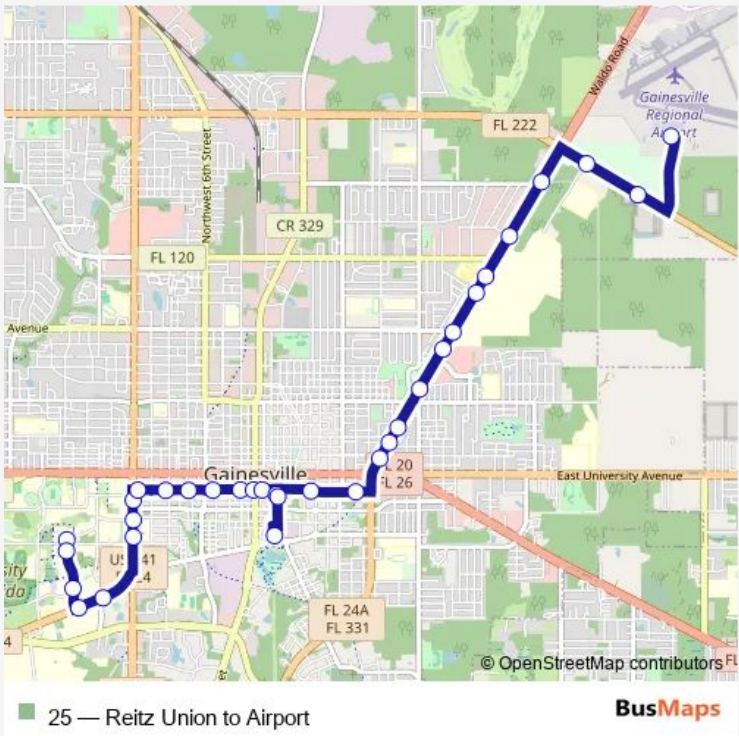

Bus 25 UF Commuter Lot to Airport

[Go to website](#)

Direction
 Airport — Reitz Union
 29 stops
[Open route schedule](#)

- Airport
- Gainesville Regional Airport Outbound
- Alachua County Juvenile Detention
- Grace Marketplace
- Merita Bread Box
- Sonny's Barbecue @ Waldo Road
- University of Florida Eastside Campus @ Waldo Road
- Crab House
- Super Wal-Mart @ Waldo Road
- Episcopal Children's Services
- UF Health Family Medicine Eastside
- Kangaroo @ Waldo Road
- Southbound SE 11th Street @ SE 2nd Avenue
- Westbound SE 2nd AVE @ SE 10th St
- Bed and Breakfast District
- Arlington Square Apartments
- Rosa Parks RTS Downtown Station
- Arlington Square Apartments
- Hampton Inn Hotel
- Westbound SW 2nd Avenue @ SW 2nd Street
- The Continuum

Route schedule
 Airport — Reitz Union

Monday	07:53-17:38
Tuesday	07:53-17:38
Wednesday	07:53-17:38
Thursday	07:53-17:38
Friday	07:53-17:38
Saturday	07:48-15:58
Sunday	10:08-15:58

Route info
 Direction: Airport
 Stops: 29
 Trip Duration: 0 hour 31 min

Direction

Reitz Union — Airport

31 stops

[Open route schedule](#)

Reitz Union

UF Health

Shands Cancer Hospital

Norman Field

Stops: 31

Trip Duration: 0 hour 30 min

University of Florida Eastside Campus @ Waldo Road

Sonny's Barbecue @ Waldo Road

Merita Bread Box

Grace Marketplace

Alachua County Juvenile Detention

Airport