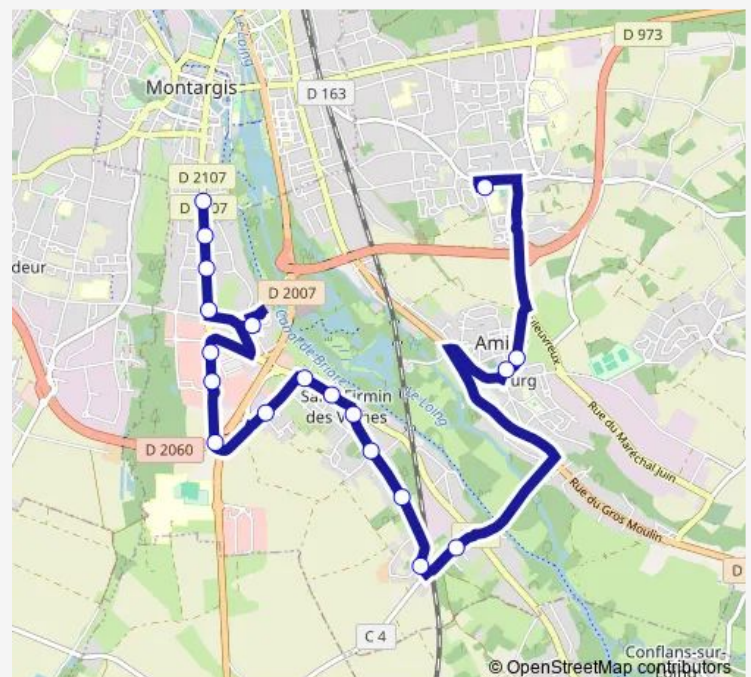

Saturday —

Sunday —

Route info

Direction: Parking College Schuman

Stops: 19

Trip Duration: 0 hour 28 min

25 — Ligne 25 : Amilly Fleurs - Schuman

Direction

Fleurs — Parking College Schuman

18 stops

[Open route schedule](#)

Fleurs
Ravel
Christ
Bleuets
Les Joncs
Briselance
Saint Jacques
Antibes
Chesnoy
Hautes Feuilles
Moulin Bardin
Prieur
Chardonneraux
Charpentiers
Barres
Villeneuve
Pinsons
Parking College Schuman

Route schedule

Fleurs — Parking College Schuman

Monday	07:43
Tuesday	07:43
Wednesday	07:43
Thursday	07:43
Friday	07:43
Saturday	—
Sunday	—

Route info

Direction: Fleurs

Stops: 18

Trip Duration: 0 hour 32 min