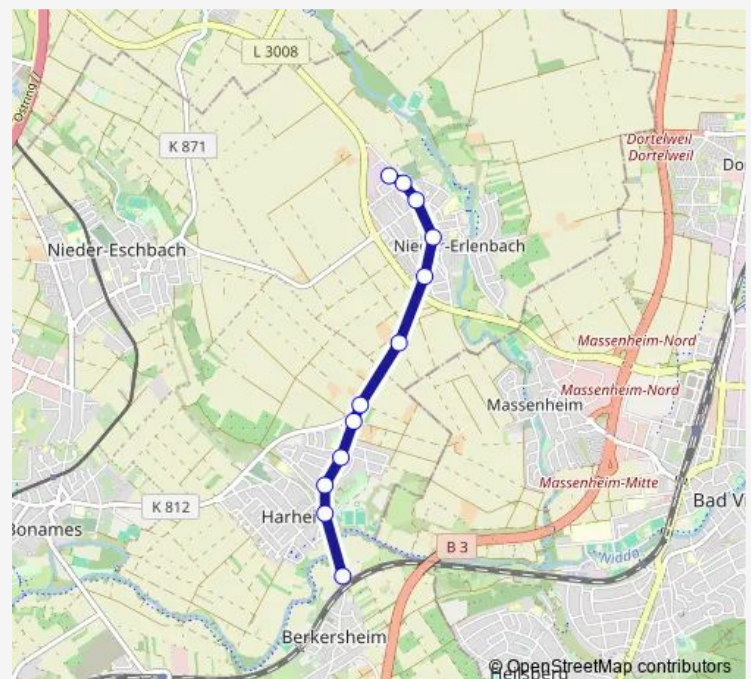

### Direction

Frankfurt (Main) Berkersheim Bahnhof — Frankfurt (Main) Im Fuchsloch

12 stops

[Open route schedule](#)

Frankfurt (Main) Berkersheim Bahnhof

Frankfurt (Main) Sportanlage Harheim

Frankfurt (Main) Am Eschbachtal

Frankfurt (Main) Mecklenburger Straße

Frankfurt (Main) Im Fuchsloch

### Route schedule

Frankfurt (Main) Berkersheim Bahnhof — Frankfurt (Main) Im Fuchsloch

|           |                           |
|-----------|---------------------------|
| Monday    | 04:54-00:54 <sup>+1</sup> |
| Tuesday   | 04:54-00:54 <sup>+1</sup> |
| Wednesday | 04:54-00:54 <sup>+1</sup> |
| Thursday  | 04:54-00:54 <sup>+1</sup> |
| Friday    | 04:54-00:54 <sup>+1</sup> |
| Saturday  | 05:54-00:54 <sup>+1</sup> |
| Sunday    | 07:54-00:54 <sup>+1</sup> |

### Route info

Direction: Frankfurt (Main) Berkersheim Bahnhof

Stops: 12

Trip Duration: 0 hour 13 min