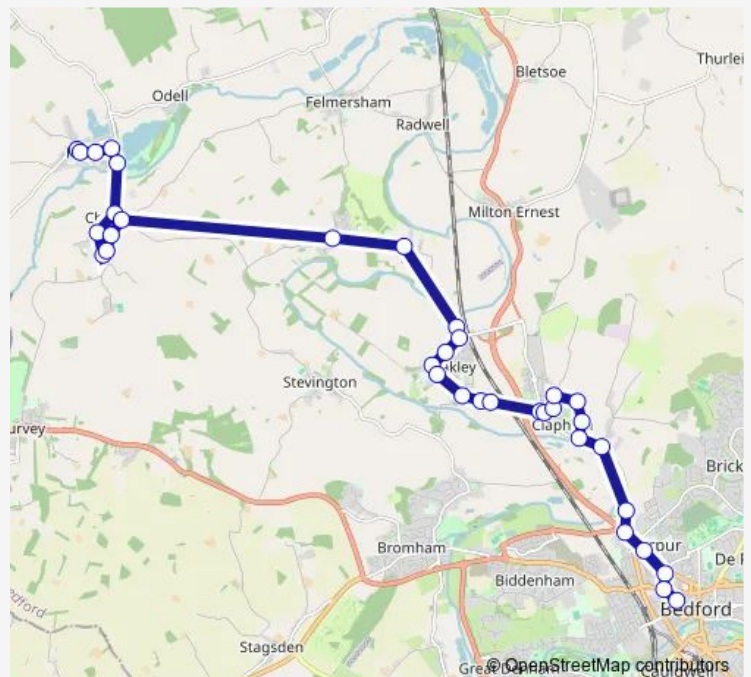

### Route schedule

The Institute — Bus Station

Monday 07:35-16:42

Tuesday 07:35-16:42

Wednesday 07:35-16:42

Thursday 07:35-16:42

Friday 07:35-16:42

Saturday —

### Route info

Direction: The Institute

Stops: 35

Trip Duration: 0 hour 37 min

25 — Bedford - Harrold

Hunters Close

Fox and Hounds

Princess Street