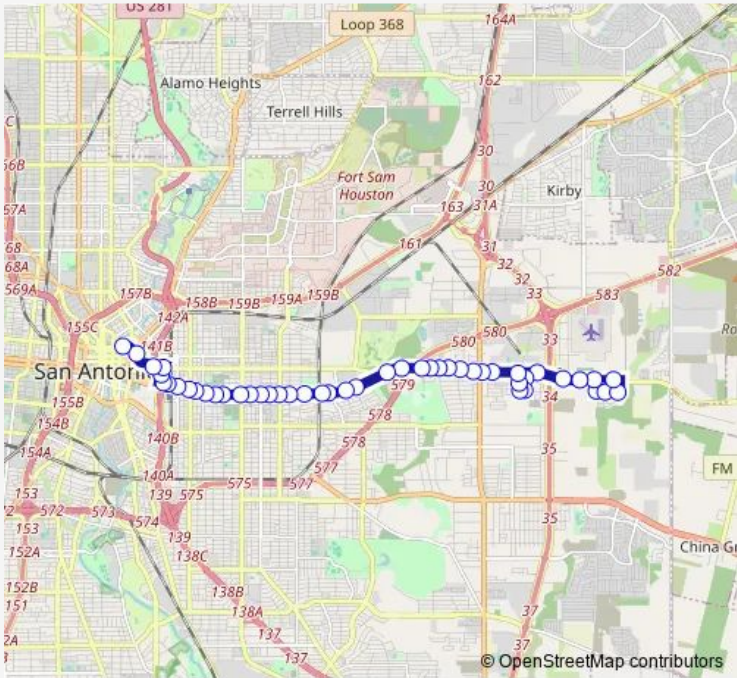

Bus 25 East Commerce Frequent

[Go to website](#)

Direction
 BUENA VISTA & SMITH — Royal View & WAY View
 52 stops
[Open route schedule](#)

- BUENA VISTA & SMITH
- CENTRO PLAZA - MID BLOCK SOUTH
- Martin & Frio
- Martin Opposite Leona
- Martin & SAN Saba
- Martin & Santa Rosa
- Pecan & Soledad
- Pecan & Navarro
- THIRD & AVENUE E
- E HOUSTON & UNDER IH-37
- CHESTNUT & E. HOUSTON
- Chestnut Between Crockett & Cente
- Cherry & E. Commerce
- E. Commerce & S. Hackberry
- E. Commerce & Olive
- E. Commerce IN Front OF 1730
- E. Commerce & Piedmont
- E. Commerce & Palmetto
- E. Commerce & S. NEW Braunfels
- E. Commerce & Polaris
- E. Commerce & Gevers

Route schedule
 BUENA VISTA & SMITH — Royal View & WAY View

Monday	05:15-18:29
Tuesday	05:15-18:29
Wednesday	05:15-18:29
Thursday	05:15-18:29
Friday	05:15-18:29
Saturday	—
Sunday	—

Route info
 Direction: BUENA VISTA & SMITH
 Stops: 52
 Trip Duration: 0 hour 46 min

25 — East Commerce Frequent **BusMaps**

E. Commerce & Mittman

E. Commerce & Walters

E. Commerce & Grimes

E. Commerce & MEL Waiters Way

E. Commerce & Rosary

E. Commerce Opposite Kraft

E. Commerce & Spriggdale

Direction: Royal View & WAY View

Stops: 48

Trip Duration: 0 hour 34 min

E. Commerce Opposite Gay

E. Commerce Opposite Spriggdale

E. Commerce & Kraft

E. Commerce Between Garcia & MEL Waiters Way

E. Commerce & Grimes