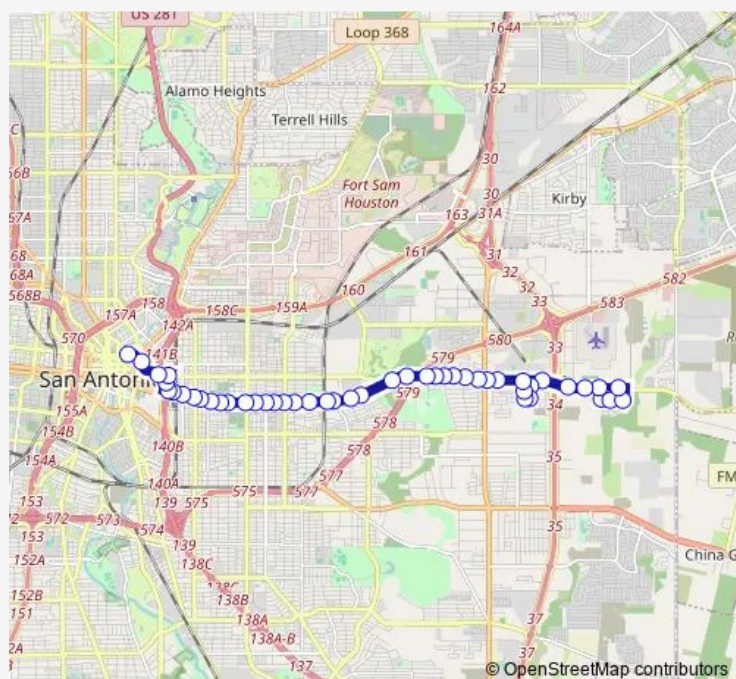

E. Commerce & S. NEW Braunfels

E. Commerce & Polaris

E. Commerce & Gevers

Route schedule

Buena Vista & Smith — Royal View & WAY View

Monday 05:15-18:29

Tuesday 05:15-18:29

Wednesday 05:15-18:29

Thursday 05:15-18:29

Friday 05:15-18:29

Saturday —

Sunday —

Route info

Direction: Buena Vista & Smith

Stops: 52

Trip Duration: 0 hour 43 min

25 — East Commerce Frequent

E. Commerce & Mittman

E. Commerce & Walters

E. Commerce & Grimes

E. Commerce & MEL Waiters Way

E. Commerce & Rosary

E. Commerce Opposite Kraft

E. Commerce & Spriggdale

Direction

Royal View & WAY View — Martin & Jefferson

44 stops

[Open route schedule](#)

Royal View & WAY View

Lawn View Opposite Tree View

Tree View Opposite 5839

Tree View & Regal View