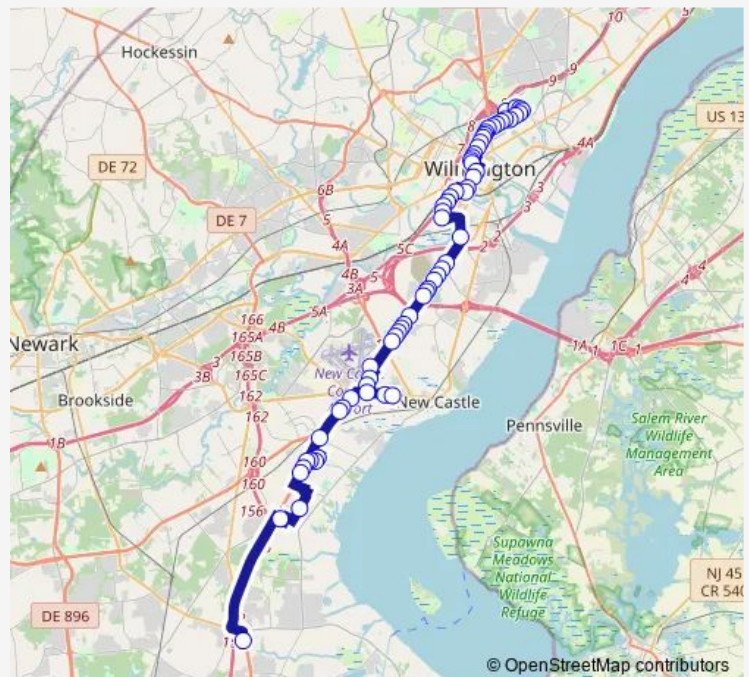

Bus 25 Wrangle Hill / Miller Road Shop Ctr

[Go to website](#)

Direction

Wrangle Hill Park & Ride — Miller RD Shop Ctr

60 stops

[Open route schedule](#)

Wrangle Hill Park & Ride

Hamburg RD @ Outside Tybouts Corner P&P

Thursday 04:50-22:10

Friday 04:50-22:10

Saturday 06:00-22:00

Sunday —

Route info

Direction: Wrangle Hill Park & Ride

Stops: 60

Trip Duration: 1 hour 0 min

25 — Wrangle Hill / Miller Road Shop Ctr

Dupont HWY @ School Ln

Dupont HWY @ OP Grtr Wilm Airport

Dupont HWY @ Penn Mart Shop Ctr

Dupont HWY @ Lincoln Ave

Dupont HWY @ Stahl Ave

Dupont HWY @ Roosevelt Ave

Dupont HWY @ Boulden Blvd

Direction: Miller RD Shop Ctr

Stops: 64

Trip Duration: 1 hour 5 min

West ST @ Barclays Wb

Justison ST @ Hollingsworth Ave

Justison ST @ Frawley Dr

Shipyard DR @ Frawley Stadium

Shipyard DR @ Pettinaro Park Dr