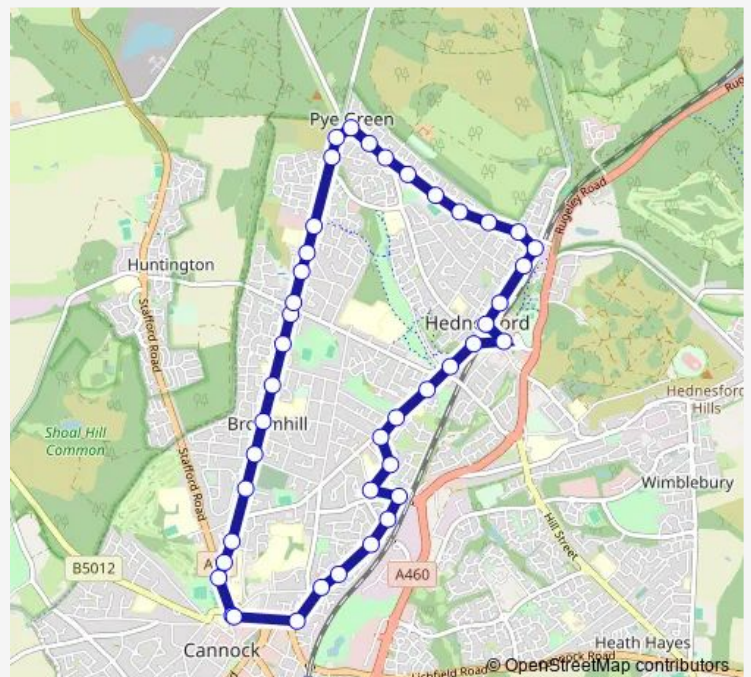

Lime Pit Lane

Broadway

Fieldhouse Road

Thornhill Road

Tudor Road

Broadhurst Green

Broadhurst Close

Cotton Grove

Cotswold Road

Evergreen Heights

Rowley Close

Route schedule

Bus Station — Bus Station

Monday 06:30-21:45

Tuesday 06:30-21:45

Wednesday 06:30-21:45

Thursday 06:30-21:45

Friday 06:30-21:45

Saturday 07:10-21:45

Sunday —

Route info

Direction: Bus Station

Stops: 43

Trip Duration: 0 hour 32 min