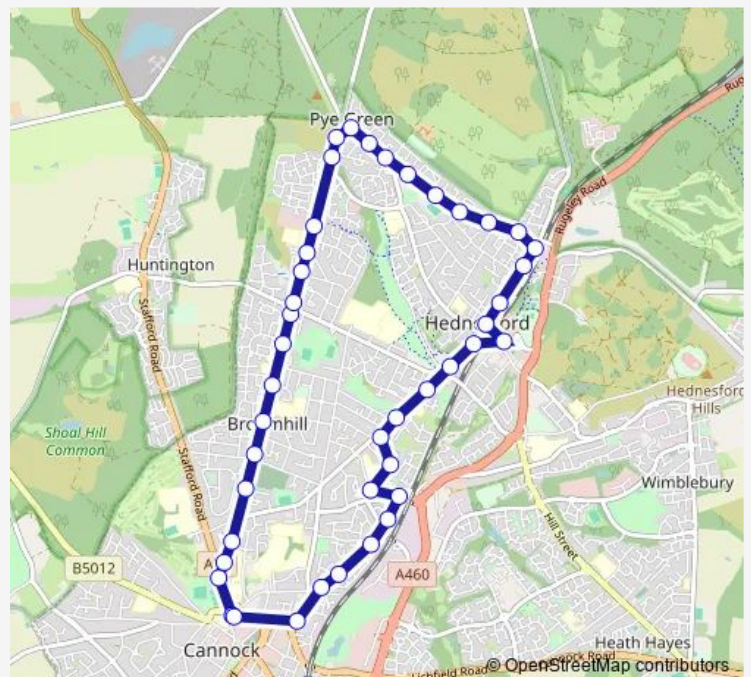

Lime Pit Lane

Broadway

Fieldhouse Road

Thornhill Road

Tudor Road

Broadhurst Green

Broadhurst Close

Cotton Grove

Cotswold Road

Evergreen Heights

Rowley Close

Route schedule

Bus Station — Bus Station

Monday 06:30-21:45

Tuesday 06:30-21:45

Wednesday 06:30-21:45

Thursday 06:30-21:45

Friday 06:30-21:45

Saturday 07:10-21:45

Sunday 07:10-21:45

Route info

Direction: Bus Station

Stops: 43

Trip Duration: 0 hour 32 min