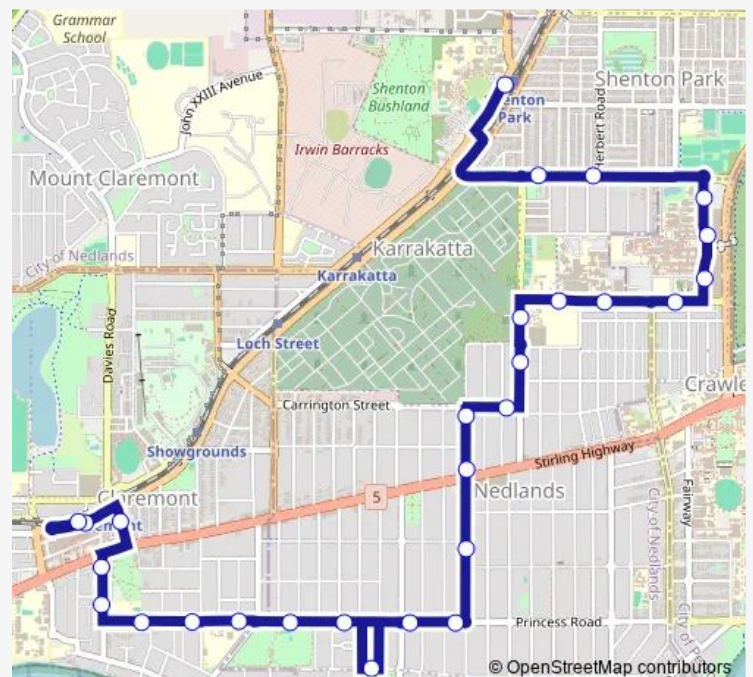

Wednesday 05:33-18:17

Thursday 05:33-18:17

Friday 05:33-18:17

Saturday 09:01-17:01

Sunday —

Route info

Direction: Stubbs Tce Shenton Park Stn

Stops: 28

Trip Duration: 0 hour 25 min

Princess Rd Before Goldsworthy Rd

Princess Rd After Queen St

Bay View Tce Claremont Primary School

Bay View Tce Before Stirling Hwy

Leura Av Before Gugerri St

Claremont Stn Stand 6

Claremont Stn Stand 3

Direction

Claremont Stn Stand 3 — Stubbs Tce Shenton Park Stn

28 stops

[Open route schedule](#)

Claremont Stn Stand 3

Leura Av After Gugerri St

Bay View Tce After Stirling Hwy

Saturday 08:37-16:36

Sunday —

Route info

Direction: Claremont Stn Stand 3

Stops: 28

Trip Duration: 0 hour 23 min

Aberdare Rd After Burwood St

Aberdare Rd After Hopetoun Tce