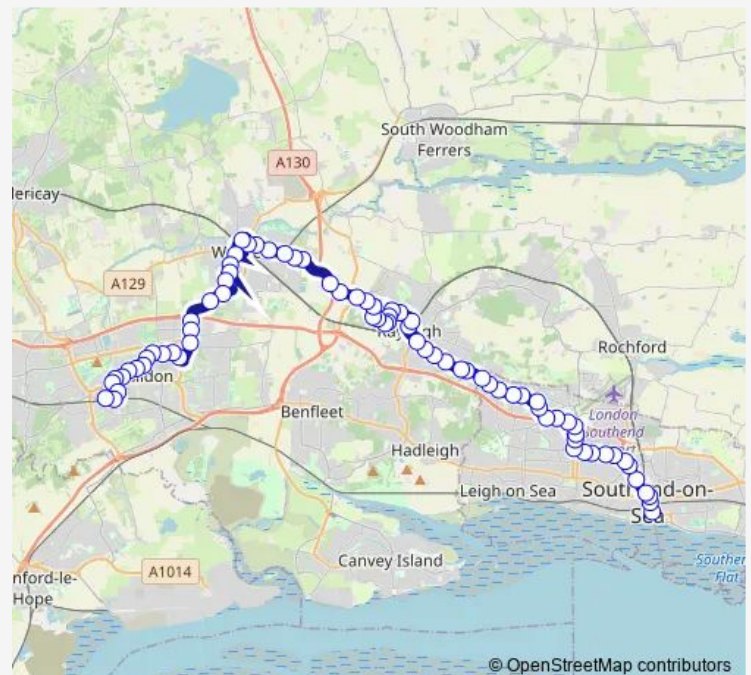

—

Sunday

20:05

Route info

Direction: Hospital (Northbound)

Stops: 29

Trip Duration: 0 hour 28 min

■ 25

BusMaps

Park Drive

Laburnum Avenue

Halls Corner

The Swans

Wick Lane

Highcliffe Road

Alicia Avenue