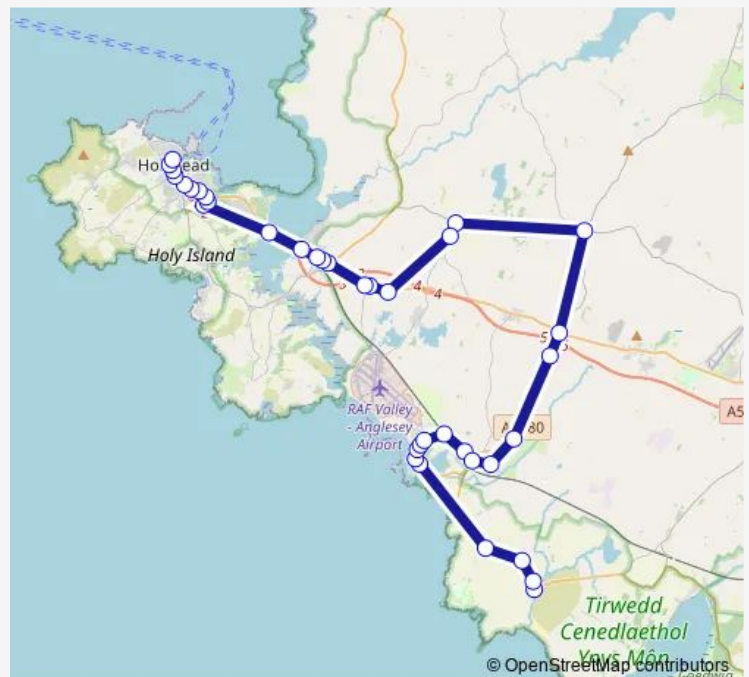

Thursday 10:16

Friday 10:16

Saturday 10:16

Sunday —

Route info

Direction: Post Office

Stops: 39

Trip Duration: 0 hour 56 min

■ 25 — Holyhead - Aberffraw

Caergeiliog Foundation School

Capel Siloh

Tollgate

Valley Crossroads

St Michael's Church

Valley Police Station

Cob

25 Bus time schedules and route maps are available in an offline PDF at busmaps.com. Use the busmaps.com website to see live bus times, train schedule or subway schedule, and step-by-step directions for all public transit in Holyhead