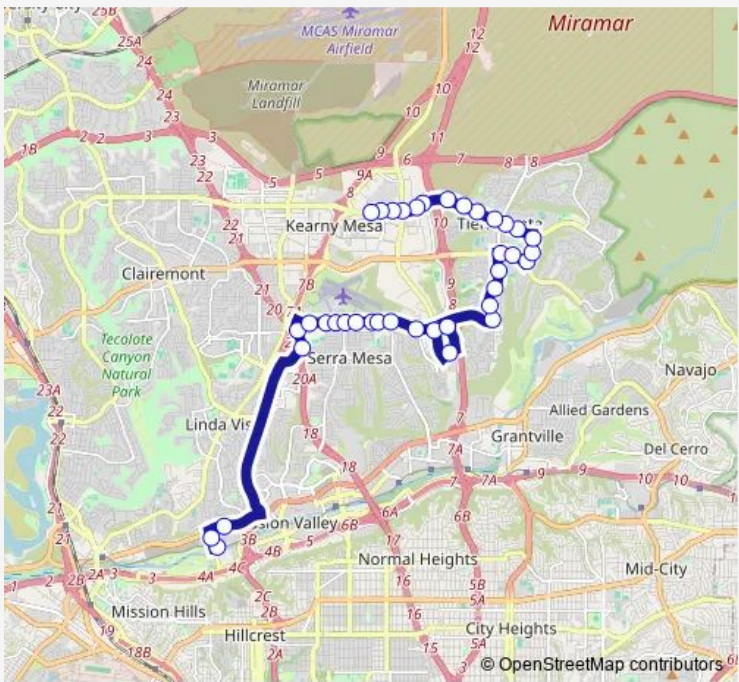

Bus 25 Fashion Valley - Kearny Mesa Tc

[Go to website](#)

Direction
 Fashion Valley Transit Center — Clairemont Mesa Bl & Complex Dr
 38 stops
[Open route schedule](#)

- Fashion Valley Transit Center
- Fashion Valley Rd & Friars Rd
- Friars Rd & Via De La Moda
- Kearny Villa Rd & I-805
- Kearny Villa Rd & 3665
- Aero Dr & Aero Ct
- Aero Dr & Afton Rd
- Aero Dr & Broadstone Drwy
- Aero Dr & Sandrock Rd
- Aero Dr & VA Clinic
- Aero Dr & 9005 (Library)
- Aero Dr & Corporate Ct
- Aero Dr & Ruffin Rd
- Aero Dr & West Canyon Av
- Daley Center Dr & Aero Dr
- Stonecrest Bl & Walmart
- Murphy Canyon Rd & Aero Dr
- Santo Rd & Aero Dr
- Santo Rd & Snook St
- Santo Rd & Shields St
- Santo Rd & Orleck St

Route schedule
 Fashion Valley Transit Center — Clairemont Mesa Bl & Complex Dr

Monday	06:30-18:10
Tuesday	06:30-18:10
Wednesday	06:30-18:10
Thursday	06:30-18:10
Friday	06:30-18:10
Saturday	—
Sunday	—

Route info
 Direction: Fashion Valley Transit Center
 Stops: 38
 Trip Duration: 0 hour 43 min

Wednesday 06:31-18:07

Thursday 06:31-18:07

Friday 06:31-18:07

Saturday —

Sunday —

Route info

Direction: Clairemont Mesa BI & Complex Dr

Stops: 30

Trip Duration: 0 hour 43 min

Aero Dr & John J Montgomery Dr

Aero Dr & Glen H Curtis Rd

Aero Dr & Aero Ct

Kearny Villa Rd & Aero Dr

Kearny Villa Rd & I-805

Fashion Valley Transit Center

25 Bus time schedules and route maps are available in an offline PDF at busmaps.com. Use the busmaps.com website to see live bus times, train schedule or subway schedule, and step-by-step directions for all public transit in San Diego