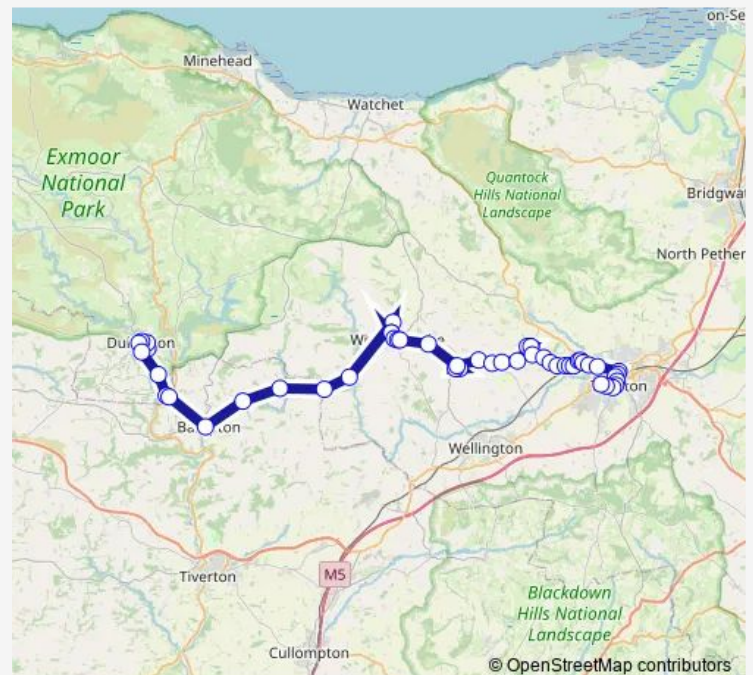

### Route schedule

Langley Corner — Castle Way

Monday 11:26-14:26

Tuesday 11:26-14:26

Wednesday 11:26-14:26

Thursday 11:26-14:26

Friday 11:26-14:26

Saturday 11:26-14:26

### Route info

Direction: Langley Corner

Stops: 33

Trip Duration: 0 hour 52 min

25 — Taunton - Dulverton

Co-op

Fish and Chip Shop

Burnshill