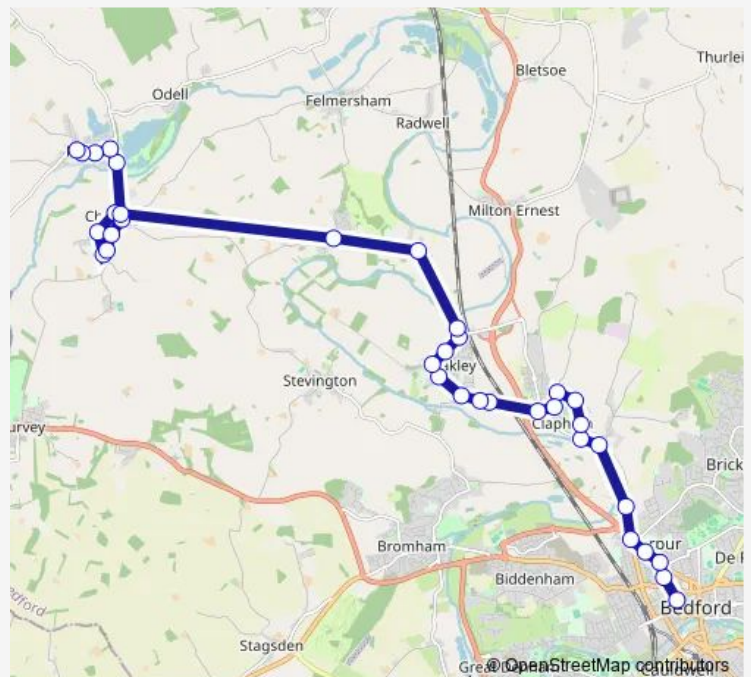

Thursday 06:57-16:07

Friday 06:57-16:07

Saturday 08:17-16:07

Sunday —

Route info

Direction: The Institute

Stops: 35

Trip Duration: 0 hour 37 min

Bus Station — The Institute

35 stops

[Open route schedule](#)

Bus Station

Warwick Avenue

Livingstone Primary School

Linden Road

Sainsburys Clapham

Close Road

Weavers Lane

Victoria Farm

Rectory Close

Route schedule

Bus Station — The Institute

Monday 06:20-18:05

Tuesday 06:20-18:05

Wednesday 06:20-18:05

Thursday 06:20-18:05

Friday 06:20-18:05

Saturday 09:20-17:00

Sunday —

Route info

Direction: Bus Station

Stops: 35