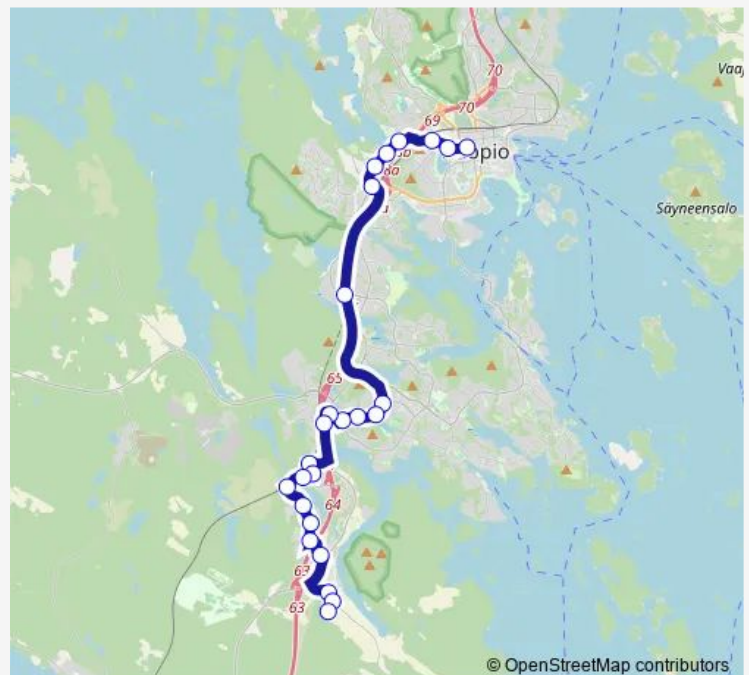

Thursday 06:50-21:50

Friday 06:50-00:50⁺¹

Saturday 07:20-00:50⁺¹

Sunday 09:20-21:50

Route info

Direction: Keskusta 2

Stops: 25

Trip Duration: 0 hour 30 min