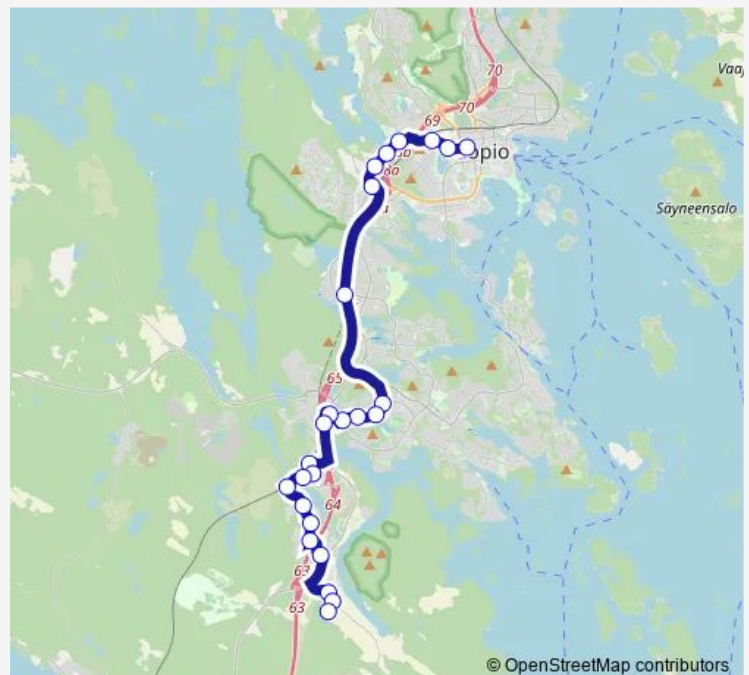

Thursday 06:50-21:50

Friday 06:50-00:50⁺¹

Saturday 07:20-22:50

Sunday 09:20-16:50

Route info

Direction: Keskusta 2

Stops: 25

Trip Duration: 0 hour 30 min