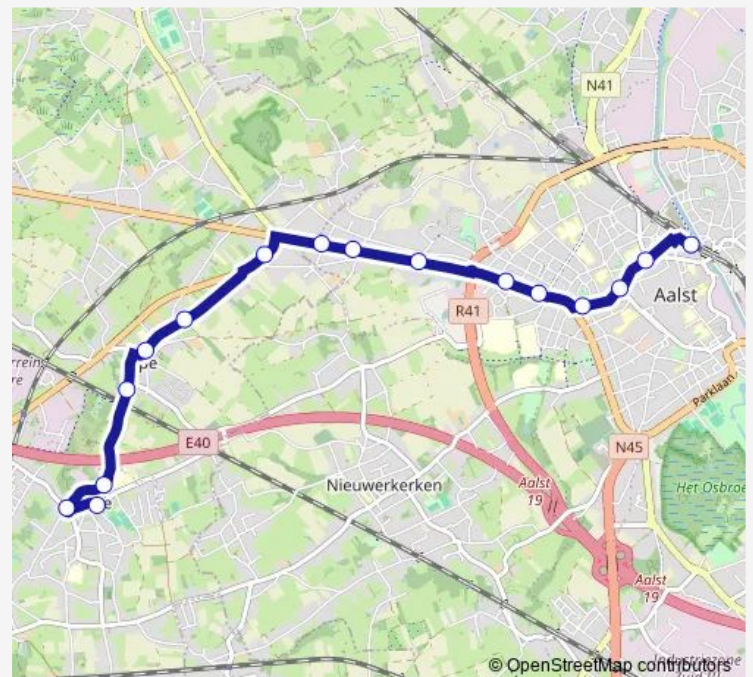

Thursday —

Friday —

Saturday —

Sunday —

Route info

Direction: Aalst Station perron 3

Stops: 44

Trip Duration: 0 hour 47 min