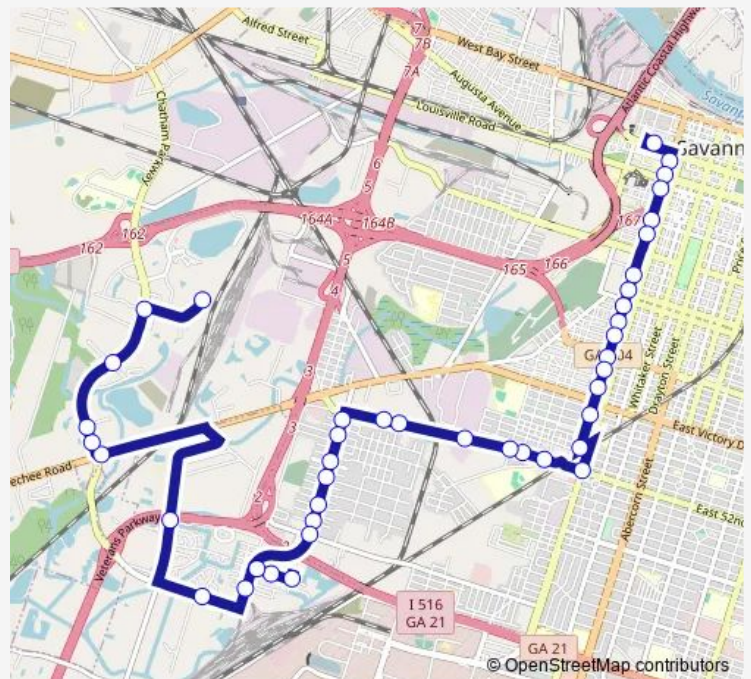

**Bus 25 MLK Westlake Apts**

[Go to website](#)

**Direction**  
 JMR Transit Center — Southeast Corrections  
 42 stops  
[Open route schedule](#)

- JMR Transit Center
- MLK & Turner Sb
- MLK & Liberty Sb
- MLK & Charlton Sb
- MLK & Gaston Sb
- MLK & Hall Sb
- MLK & Park Sb
- MLK & Henry Sb
- MLK & 31st Sb
- MLK & 33rd Sb
- MLK & 35th Sb
- MLK & 37th Sb
- MLK & 39th Sb
- MLK & 41st Sb
- MLK & 45th Sb
- MLK & Amaranth Sb
- Montgomery & 52nd Sb
- 52nd & Florance Wb
- 52nd & Stevens Wb
- 52nd & Hopkins Wb
- 52nd & Ross Wb

**Route schedule**

JMR Transit Center — Southeast Corrections

Monday	05:30-20:01
Tuesday	06:00-20:01
Wednesday	06:00-20:01
Thursday	06:00-20:01
Friday	05:30-20:01
Saturday	05:30-20:01
Sunday	07:18-18:42

**Route info**

Direction: JMR Transit Center  
 Stops: 42  
 Trip Duration: 0 hour 37 min

25 — MLK Westlake Apts

52nd & Rockdale Wb

52nd & Worth Wb

Liberty Pkwy & Fitzgerald Sb

Liberty Pkwy & Tuskegee Sb

Liberty Pkwy & Pendelton Sb

## Route info

Direction: Southeast Corrections

Stops: 50

Trip Duration: 0 hour 39 min

52nd & Hopkins Eb

52nd & Stevens Eb

52nd & Florance Eb

Montgomery & 52nd Nb