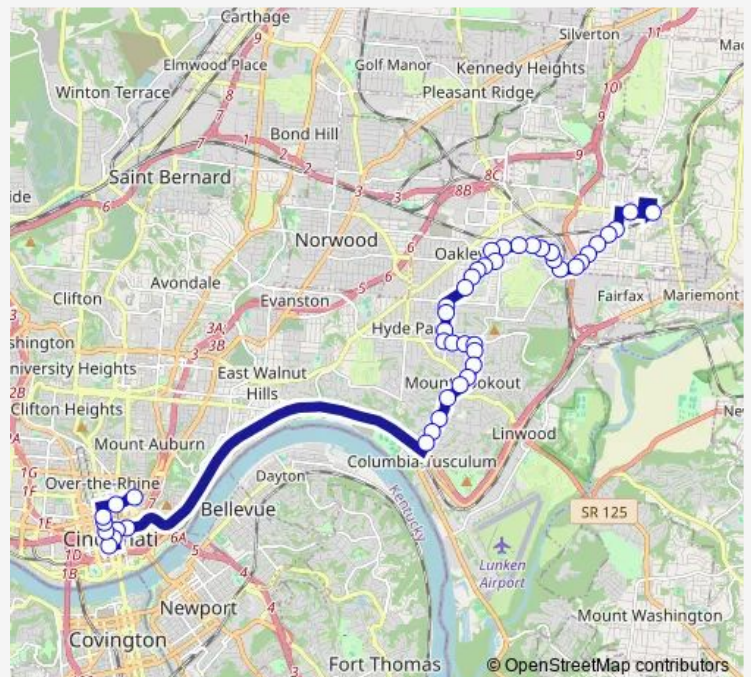

Saturday —

Sunday —

Route info

Direction: Kenwood Loop Layover

Stops: 45

Trip Duration: 0 hour 41 min

25 — Mt. Lookout Commuter

Paxton AVE & Portsmouth Ave

Paxton AVE & Victoria Ave

Paxton AVE & Erie Ave

Paxton AVE & Observatory Ave

Observatory AVE & Grace Ave

Observatory AVE & Kilgour Ln

Observatory AVE & Delta Ave

Delta AVE & Springer Ave

Delta AVE & Niles St

Delta AVE & Glengyle Ave

Delta AVE & Linwood Ave

Delta AVE & Spencerhill Ln

Delta AVE & Kroger Ave

Delta AVE & Lawler St

Delta AVE & Widman Pl

6TH ST & Sycamore St

6TH ST & Main St

Thursday 16:24-17:33

Friday 16:24-17:33

Saturday —

Sunday —

Route info

Direction: Reading RD at Pendleton St

Stops: 46

Trip Duration: 0 hour 45 min