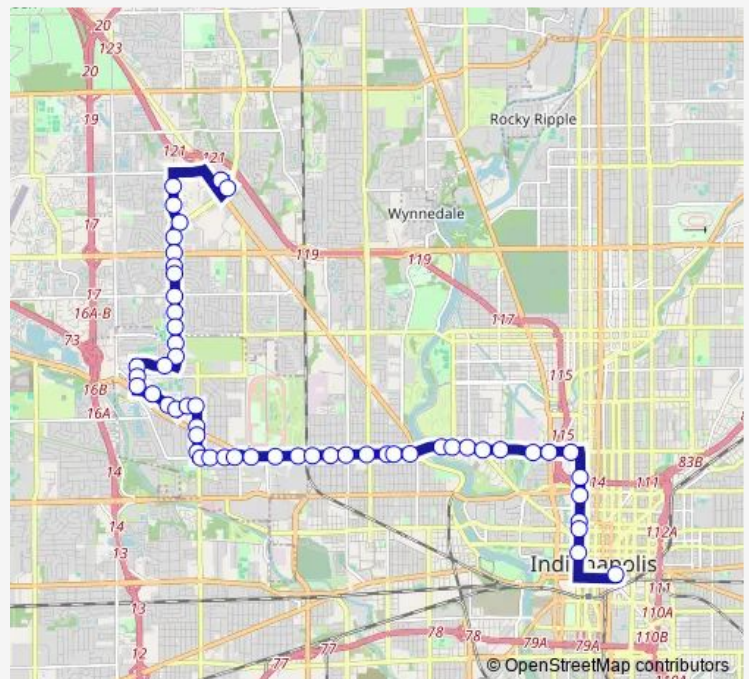

22nd St & Shopping Center Dr - Kohl's

22nd St & Hermitage Way

Route schedule

Lafayette Rd & Georgetown Rd - Walmart — CTC-P

Monday 05:11-20:38

Tuesday 05:11-19:31

Wednesday 05:11-19:31

Thursday 05:11-19:32

Friday 05:11-19:31

Saturday 06:04-20:38

Sunday 07:07-19:32

Route info

Direction: Lafayette Rd & Georgetown Rd - Walmart

Stops: 54

Trip Duration: 0 hour 47 min

25 — West 16th St

22nd St & Fair Oaks Dr

22nd St & Lynhurst Dr

Lynhurst Dr & 20th St

Lynhurst Dr & Speedway Dr

Lynhurst Dr & 16th St

16th St & Lynhurst Dr

16th St & Winton Ave

16th St & Auburn St

Direction: Parkwood Dr - Speedway Shopping Center

Stops: 38

Trip Duration: 0 hour 31 min

16th St & Riverside Dr E

16th St & Harding St

16th St & Indiana Ave

16th St & Montcalm St

16th St & Fall Creek Pkwy E Dr