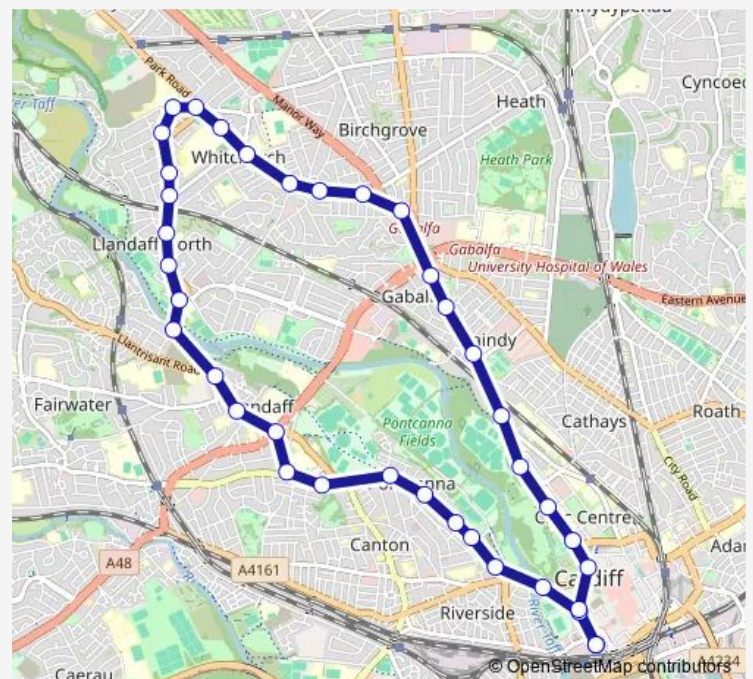

Thursday 07:25-19:15

Friday 07:25-19:15

Saturday 08:40-18:10

Sunday 08:45-17:45

Route info

Direction: Cardiff Bus Interchange Bay 4

Stops: 38

Trip Duration: 0 hour 55 min