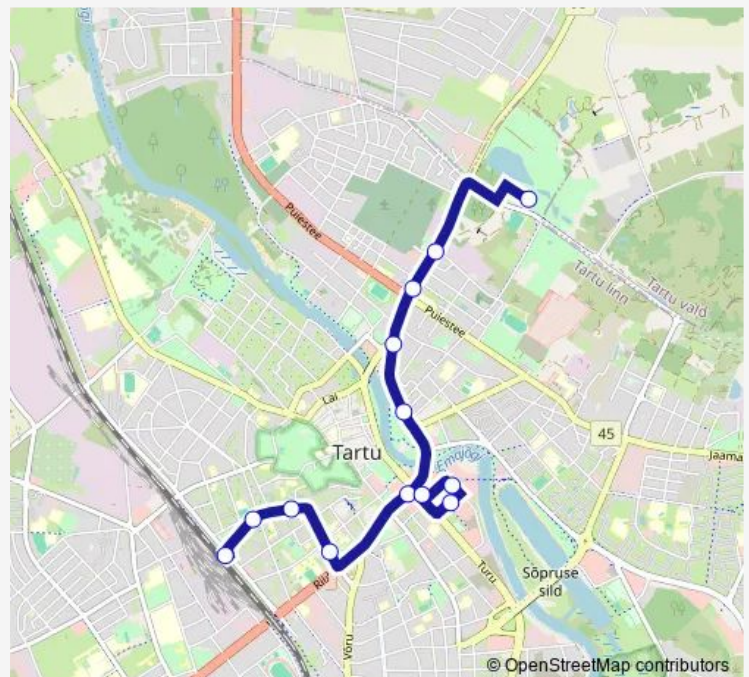

Monday 05:31-20:07

Tuesday 05:31-20:07

Wednesday 05:31-20:07

Thursday 05:31-20:07

Friday 05:31-20:07

Saturday 05:31-20:07

Sunday 05:31-20:07

**Route info**

Direction: Eesti Rahva Muuseum

Stops: 10

Trip Duration: 0 hour 16 min

25 — Rdt.jaam - Bussijaam - Erm

## Direction

Raudteejaam — Eesti Rahva Muuseum

13 stops

[Open route schedule](#)

Raudteejaam

Kuperjanovi

Vallikraavi

Pepleri

## Route info

Direction: Raudteejaam

Stops: 13

Trip Duration: 0 hour 24 min

25 Bus time schedules and route maps are available in an offline PDF at [busmaps.com](https://busmaps.com). Use the [busmaps.com](https://busmaps.com) website to see live bus times, train schedule or subway schedule, and step-by-step directions for all public transit in Tartu