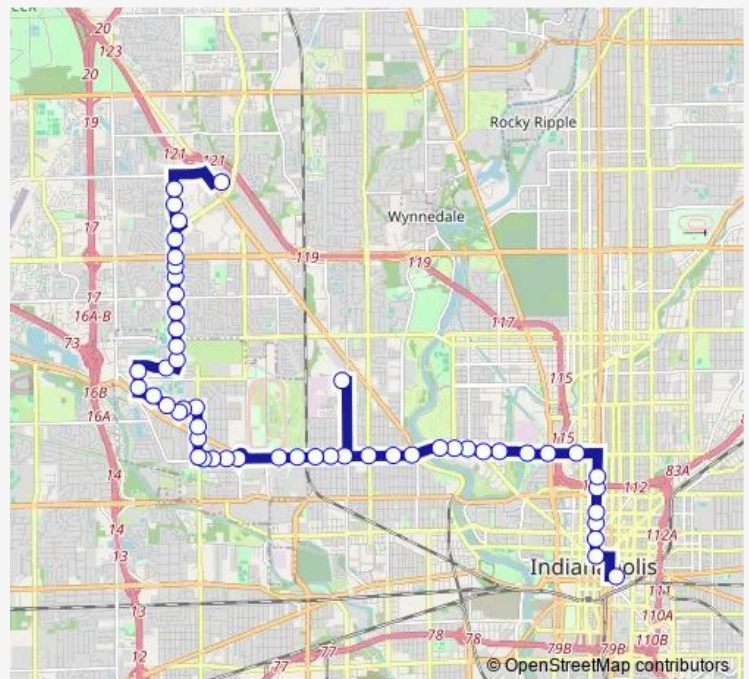

22nd St & Shopping Center Dr - Kohl's

22nd St & Hermitage Way

Route schedule

Lafayette Rd & Georgetown Rd - Walmart — CTC-P

Monday	04:48-20:39
Tuesday	04:48-20:39
Wednesday	04:48-20:39
Thursday	04:48-20:39
Friday	04:48-20:39
Saturday	19:26-20:38
Sunday	19:27

Route info

Direction: Lafayette Rd & Georgetown Rd - Walmart

Stops: 55

Trip Duration: 0 hour 48 min

25 — W 16th St

22nd St & Fair Oaks Dr

22nd St & Lynhurst Dr

Lynhurst Dr & 20th St

Lynhurst Dr & Speedway Dr

Lynhurst Dr & 16th St

16th St & Lynhurst Dr

16th St & Winton Ave

16th St & Auburn St

16th St & Main St

16th St & Georgetown Rd

16th St & Gate 2 - Indy Motor Speedway

Thursday —

Friday —

Saturday 06:01-18:00

Sunday 07:02-18:02

Route info

Direction: Lafayette Rd & Georgetown Rd - Walmart

Stops: 55

Trip Duration: 0 hour 55 min