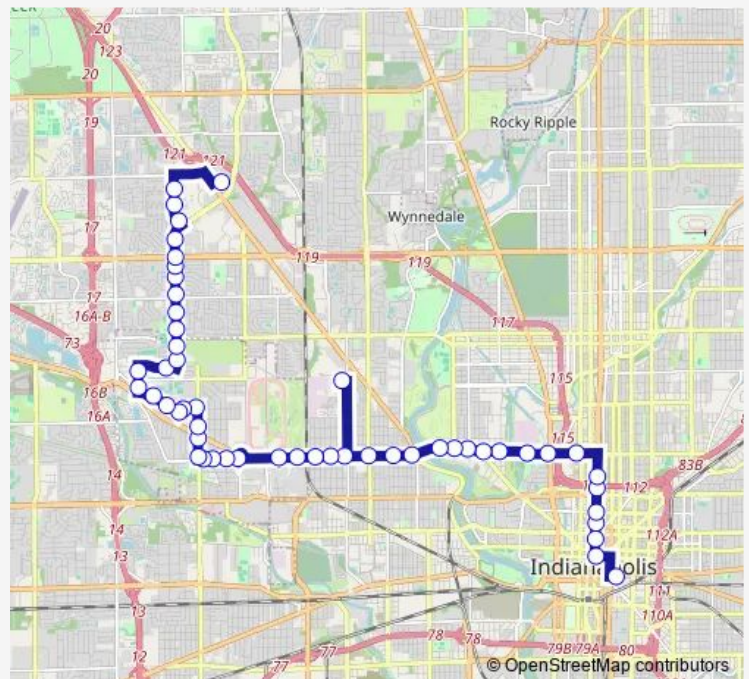

22nd St & Shopping Center Dr - Kohl's

22nd St & Hermitage Way

Route schedule

Lafayette Rd & Georgetown Rd - Walmart — CTC-P

Monday	04:48-20:39
Tuesday	04:48-20:39
Wednesday	04:48-20:39
Thursday	04:48-20:39
Friday	04:48-20:39
Saturday	19:26-20:38
Sunday	19:27

Route info

Direction: Lafayette Rd & Georgetown Rd - Walmart

Stops: 57

Trip Duration: 0 hour 52 min

25 — W 16th St

22nd St & Fair Oaks Dr

22nd St & Lynhurst Dr

Lynhurst Dr & 20th St

Lynhurst Dr & Speedway Dr

Lynhurst Dr & 16th St

16th St & Lynhurst Dr

16th St & Winton Ave

16th St & Auburn St

16th St & Main St

16th St & Georgetown Rd

16th St & Gate 2 - Indy Motor Speedway

Direction: Lafayette Rd & Georgetown Rd - Walmart

Stops: 57

Trip Duration: 0 hour 58 min

Lynhurst Dr & 16th St

16th St & Lynhurst Dr

16th St & Winton Ave

16th St & Auburn St

16th St & Main St