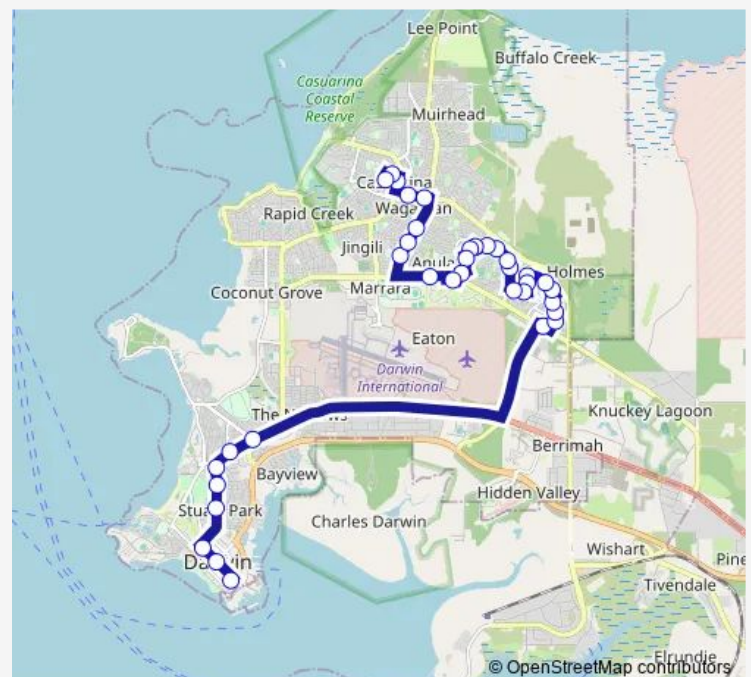

Thursday 16:30-17:10

Friday 16:30-17:10

Saturday —

Sunday —

Route info

Direction: Darwin Interchange

Stops: 36

Trip Duration: 0 hour 45 min

25 — Karama - Darwin Semi Express

Dalwood Crescent

Malak Red Cross

Patterson Street

Darwent Street

Ringwood Street

Northlakes Shopping Centre

Mcmillans Road

Direction

21 Moray St. — Darwin Interchange

29 stops

[Open route schedule](#)

21 Moray St.

Bauer Cres after Manunda Tce

Bauer Cres after Mcpherson St

58 Applegum Dr

Tuesday 07:10

Wednesday 07:10

Thursday 07:10

Friday 07:10

Saturday —

Sunday —

Route info

Direction: 21 Moray St.