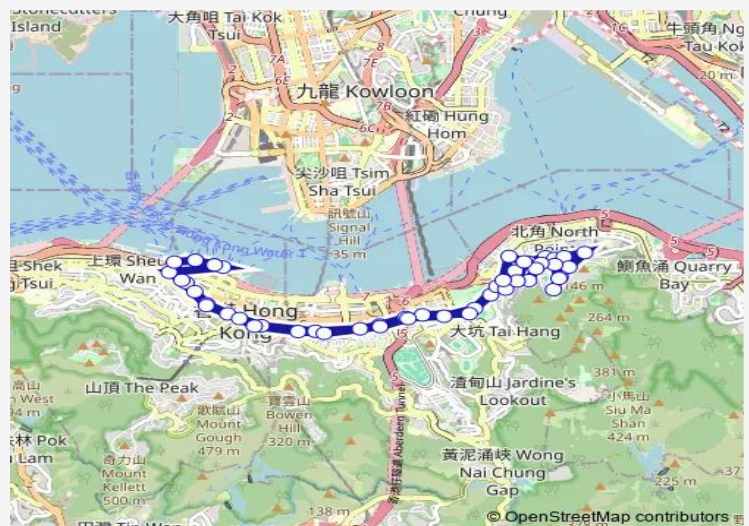

[Ctb] Douglas Street, DES Voeux Road Central[[Kmb+Ctb] Douglas Street/
Douglas Street, DES Voeux Road Central[[Kmb] Douglas Street

[Ctb] Alexandra House, DES Voeux Road Central

[Ctb] Chater Garden, DES Voeux Road Central[[Kmb+Ctb] Chater Garden/
Chater Garden, DES Voeux Road Central

[Ctb] Admiralty Station - Queensway Plaza, Queensway

[Ctb] Luard Road, Hennessy Road[[Kmb+Ctb] Luard Road/
Luard Road, Hennessy Road

[Ctb] Stewart Road, Hennessy Road[[Kmb+Ctb] Stewart Road/
Stewart Road, Hennessy Road[[Kmb] Stewart Road

Route schedule

[Ctb] Central Pier 3, MAN Kwong Street[[Db] MAN Kwong Street Outside Central Ferry Pier No.3[[Kmb+Ctb] Central Ferry Pier No.3/
Central Pier 3, MAN Kwong Street[[Kmb] Central Ferry Pier No.3[[Pi] Central Ferry Pier No.2 — [Ctb] Clementi Secondary School, Fortress Hill Road

Monday	23:15-23:30
Tuesday	23:15-23:30
Wednesday	23:15-23:30
Thursday	23:15-23:30
Friday	23:15-23:30
Saturday	23:15-23:30
Sunday	23:15-23:30

Route info

Direction: [Ctb] Central Pier 3, MAN Kwong Street[[Db] MAN Kwong Street Outside Central Ferry Pier No.3[[Kmb+Ctb] Central Ferry Pier No.3/
Central Pier 3, MAN Kwong Street[[Kmb] Central Ferry Pier No.3[[Pi] Central Ferry Pier No.2

Stops: 34

Trip Duration: 0 hour 41 min