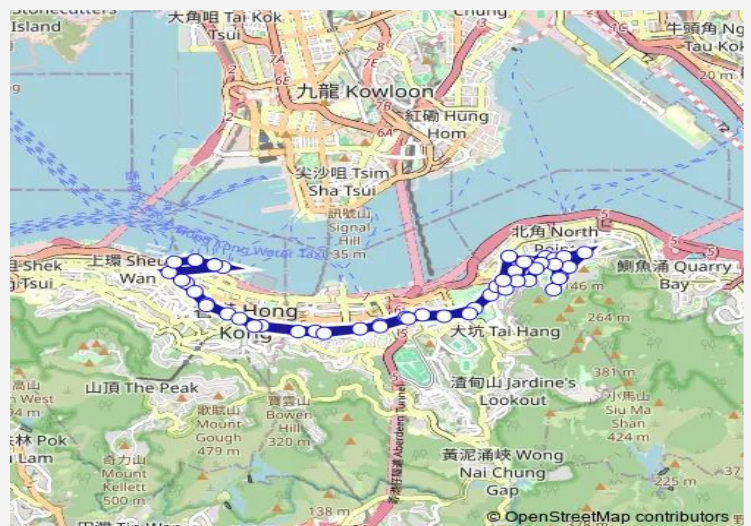

[Ctb] Douglas Street, DES Voeux Road Central[[Kmb+Ctb] Douglas Street/
Douglas Street, DES Voeux Road Central[[Kmb] Douglas Street

[Ctb] Alexandra House, DES Voeux Road Central

[Ctb] Chater Garden, DES Voeux Road Central[[Kmb+Ctb] Chater Garden/
Chater Garden, DES Voeux Road Central

[Ctb] Admiralty - Queensway Plaza, Queensway

[Ctb] Luard Road, Hennessy Road[[Kmb+Ctb] Luard Road/
Luard Road, Hennessy Road

[Ctb] Stewart Road, Hennessy Road[[Kmb+Ctb] Stewart Road/
Stewart Road, Hennessy Road[[Kmb] Stewart Road

Route schedule

[Ctb] Central Pier 3, MAN Kwong Street[[Db] MAN Kwong Street Outside Central Ferry Pier No.3[[Kmb+Ctb] Central Ferry Pier No.3/
Central Pier 3, MAN Kwong Street[[Kmb] Central Ferry Pier No.3[[Pi] Central Ferry Pier No.2 — [Ctb] Clementi Secondary School, Fortress Hill Road

Monday	23:15-23:30
Tuesday	23:15-23:30
Wednesday	23:15-23:30
Thursday	23:15-23:30
Friday	23:15-23:30
Saturday	23:15-23:30
Sunday	23:15-23:30

Route info

Direction: [Ctb] Central Pier 3, MAN Kwong Street[[Db] MAN Kwong Street Outside Central Ferry Pier No.3[[Kmb+Ctb] Central Ferry Pier No.3/
Central Pier 3, MAN Kwong Street[[Kmb] Central Ferry Pier No.3[[Pi] Central Ferry Pier No.2

Stops: 34

Trip Duration: 0 hour 40 min