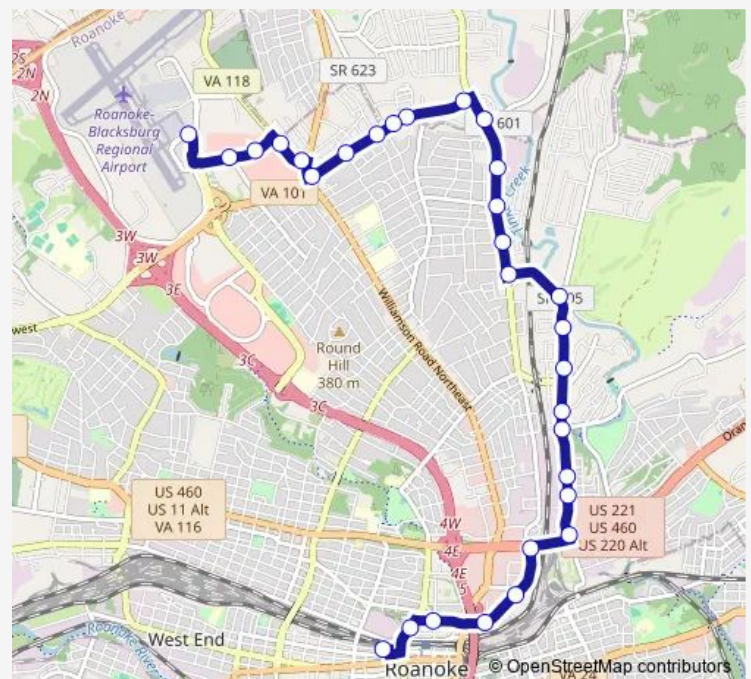

Plantation NB at Hollins/John Richardson (Food Lion Driveway)

Hershberger WB at Plantation (Edinburgh Square)

Route schedule

3rd St Station Slip N — Roanoke -Blacksburg Regional Airport

Monday	06:15-20:15
Tuesday	06:15-20:15
Wednesday	06:15-20:15
Thursday	06:15-20:15
Friday	06:15-20:15
Saturday	06:15-20:15
Sunday	—

Route info

Direction: 3rd St Station Slip N

Stops: 30

Trip Duration: 0 hour 30 min

25 — 25- 3rd St Station to Airport

Hershberger WB at Friends (Friendship Manor)

Hershberger WB at Bluebell (Friendship Manor)