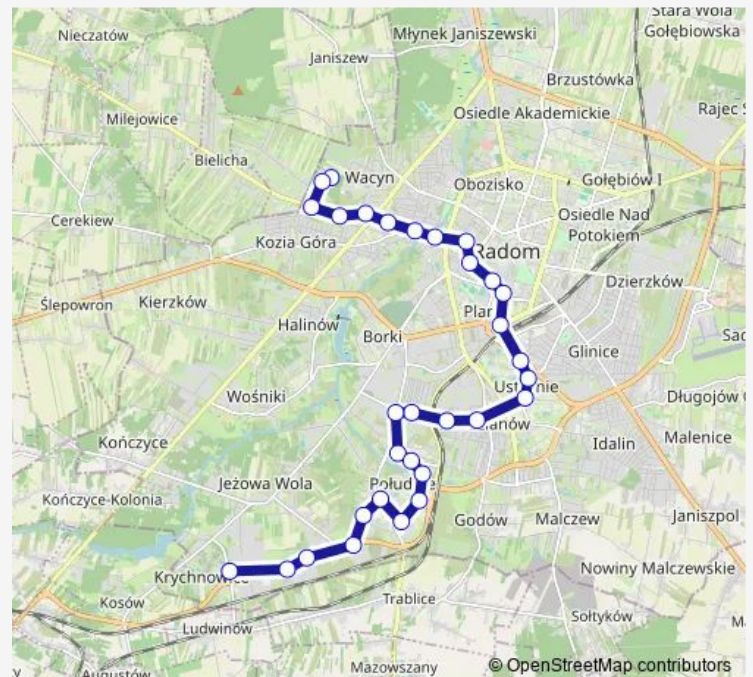

**Bus 25 Wacyn / Szpital — Potkanów / Stalowa**[Go to website](#)**Direction**

undefined — undefined

0 stops

[Open route schedule](#)

## Route schedule

undefined — undefined

Monday 09:17-23:04

Tuesday 09:17-23:04

Wednesday 09:17-23:04

Thursday 09:17-23:04

Friday 09:17-23:04

Saturday 22:11

## Route info

Direction:

Stops: 0

Trip Duration: – min