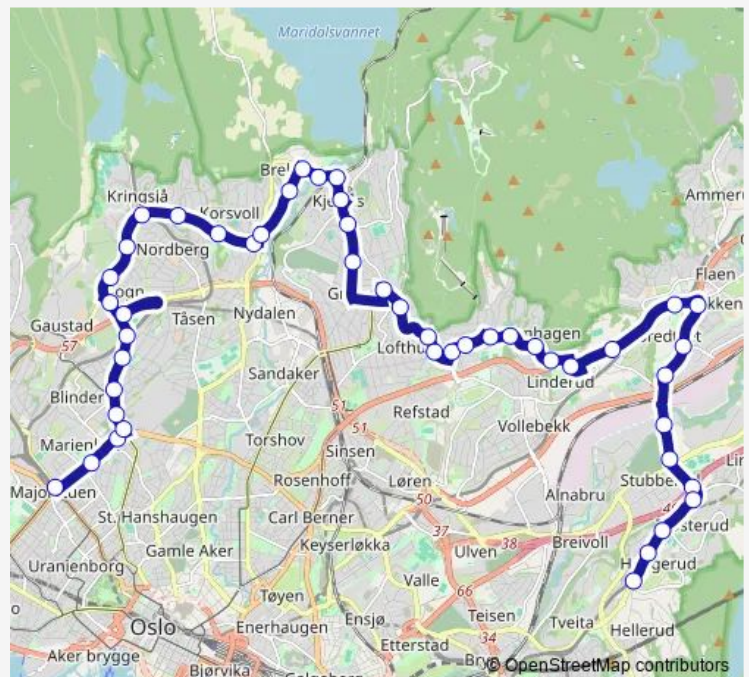

### Route schedule

Haugerud T — Majorstuen

Monday 05:40-00:27<sup>+1</sup>

Tuesday 05:40-00:27<sup>+1</sup>

Wednesday 05:40-00:27<sup>+1</sup>

Thursday 05:40-00:27<sup>+1</sup>

Friday 05:40-00:27<sup>+1</sup>

### Route info

Direction: Haugerud T

Stops: 44

Trip Duration: 0 hour 57 min

25 — Majorstuen-Haugerud

BusMaps

Grefsenplatået

Grefsen stadion