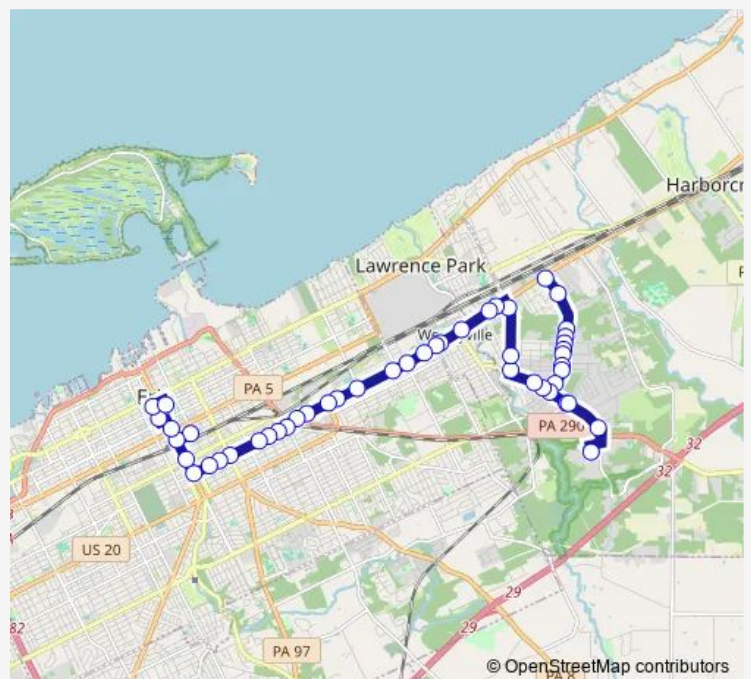

Buffalo Rd opp Taco Bell

### Route schedule

Saltsman Rd at Country Fair — 7th & French St (Bus Shelters)

Monday 05:40-23:38

Tuesday 05:40-23:38

Wednesday 05:40-23:38

Thursday 05:40-23:38

Friday 05:40-23:38

Saturday 05:50-23:23

### Route info

Direction: Saltsman Rd at Country Fair

Stops: 48

Trip Duration: 0 hour 42 min

25 — Wesleyville

Buffao Rd at Eastway Lanes

Buffalo Rd at Center St

Buffalo Rd at Union Ave le