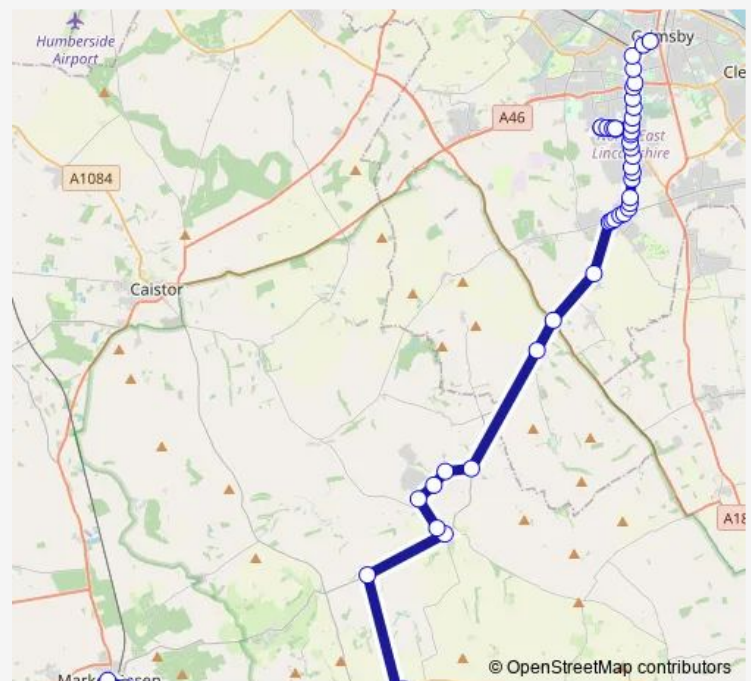

De Aston School

Sixhills Road

Playing Field Lane

Junction with Magna Mile

Playing Field Lane

Telephone Box

Bus Shelter

Orford Road

Cheapside

Kirkgate

Church Lane

Route schedule

Market Place — Riverhead Exchange

Monday	—
Tuesday	09:30
Wednesday	09:30
Thursday	—
Friday	09:30
Saturday	—
Sunday	—

Route info

Direction: Market Place

Stops: 50

Trip Duration: 1 hour 20 min

25 — Grimsby Town Centre - Market Rasen

Ings Lane

Station Road

Veterinary Clinic

Fairway

Boundary Road

Tuesday 13:30

Wednesday 13:30

Thursday —

Friday 13:30

Saturday —

Sunday —

Route info

Direction: Riverhead Exchange