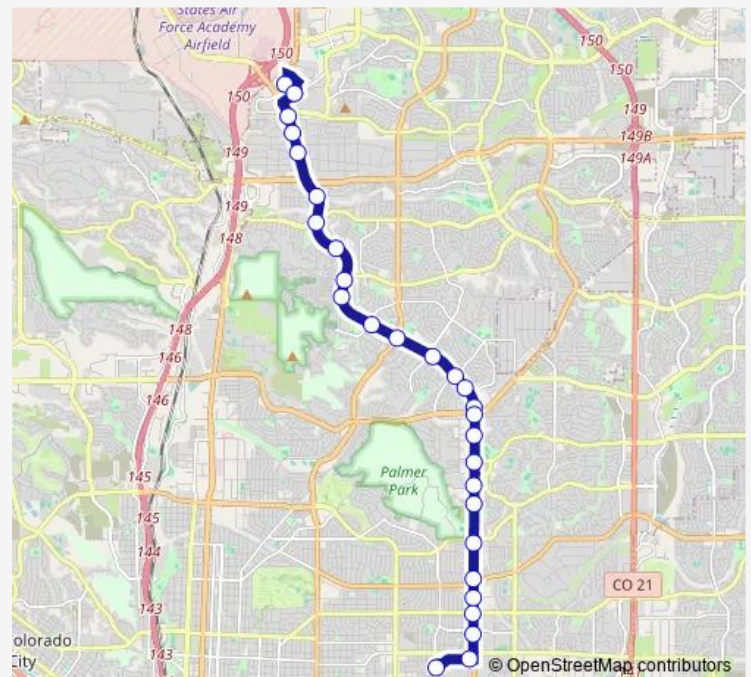

Academy/Vickers

Academy/Lehman

Academy/Dublin

Route schedule

Citadel Core Stop — Voyager Transfer Station

Monday 05:39-21:40

Tuesday 05:39-21:40

Wednesday 05:39-21:40

Thursday 05:39-21:40

Friday 05:39-21:40

Saturday 06:40-21:43

Sunday 07:38-17:43

Route info

Direction: Citadel Core Stop

Stops: 26

Trip Duration: 0 hour 24 min

25 — N. Academy Blvd - Voyager

Academy/Brookwood

Academy/Shrider

Academy/Agora

Academy/Briargate

Voyager Transfer Station

Direction

Voyager Transfer Station — Citadel Core Stop

Thursday 05:12-21:42

Friday 05:12-21:42

Saturday 06:13-21:13

Sunday 07:14-17:14

Route info

Direction: Voyager Transfer Station

Stops: 28

Trip Duration: 0 hour 32 min