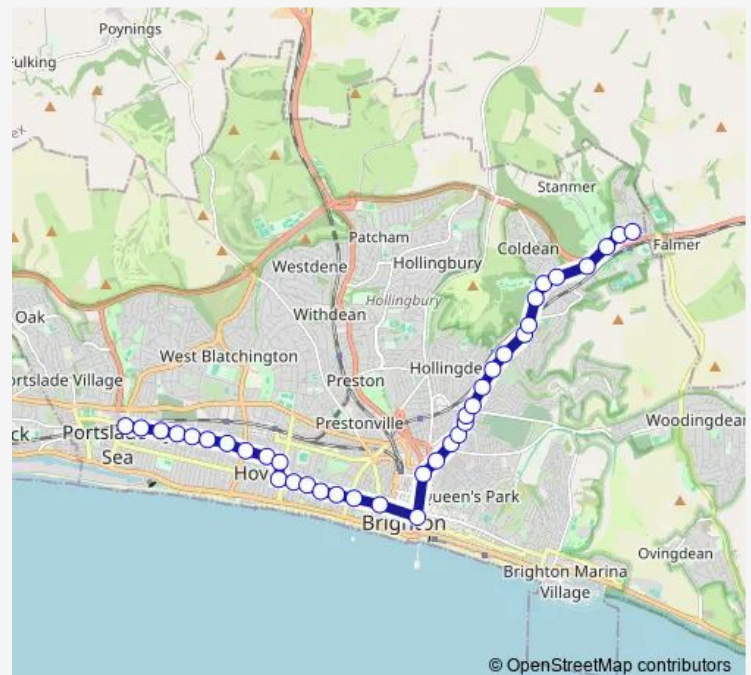

### Route schedule

Portslade Railway Station — Sussex House

Monday 00:00-23:52

Tuesday 00:02-23:52

Wednesday 00:02-23:52

Thursday 00:02-23:52

Friday 00:02-23:52

Saturday 00:02-23:52

### Route info

Direction: Portslade Railway Station

Stops: 37

Trip Duration: 0 hour 59 min

25 — Hove - Brighton - University Of Sussex

St Paul's Street

Melbourne Street

Sainsbury's