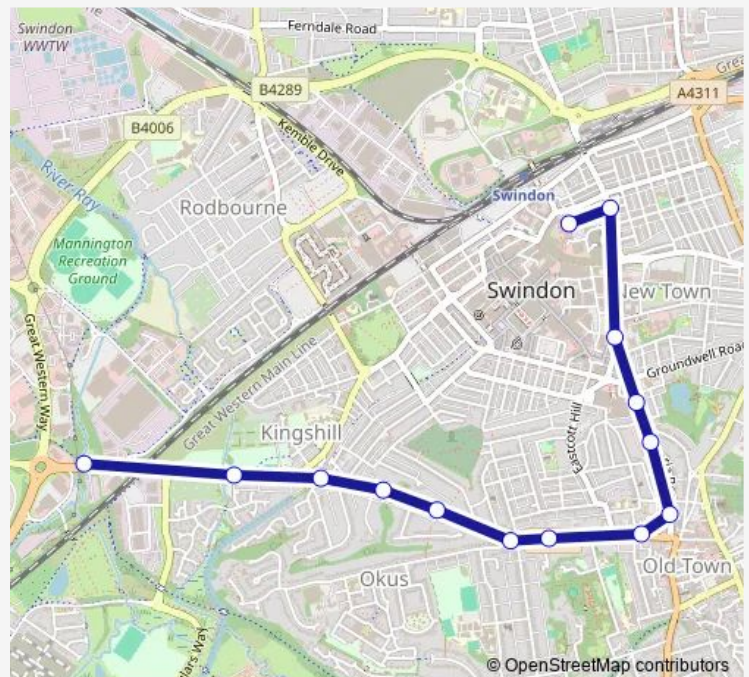

Bus 25 Swindon Centre - Gorse Hill - Blunsdon

[Go to website](#)

Direction

Bus Station — Mannington Roundabout

13 stops

[Open route schedule](#)

Bus Station

Corporation Street

Sunnyside Avenue

The Runner

Mannington Roundabout

Route schedule

Bus Station — Mannington Roundabout

Monday 10:40-14:40

Tuesday 10:40-14:40

Wednesday 10:40-14:40

Thursday 10:40-14:40

Friday 10:40-14:40

Saturday 10:40-14:40

Sunday —

Route info

Direction: Bus Station

Stops: 13

Trip Duration: 0 hour 12 min

Direction

Mannington Roundabout — Bus Station

14 stops

[Open route schedule](#)

Mannington Roundabout

The Runner

Sunnyside Avenue

Hillside Avenue