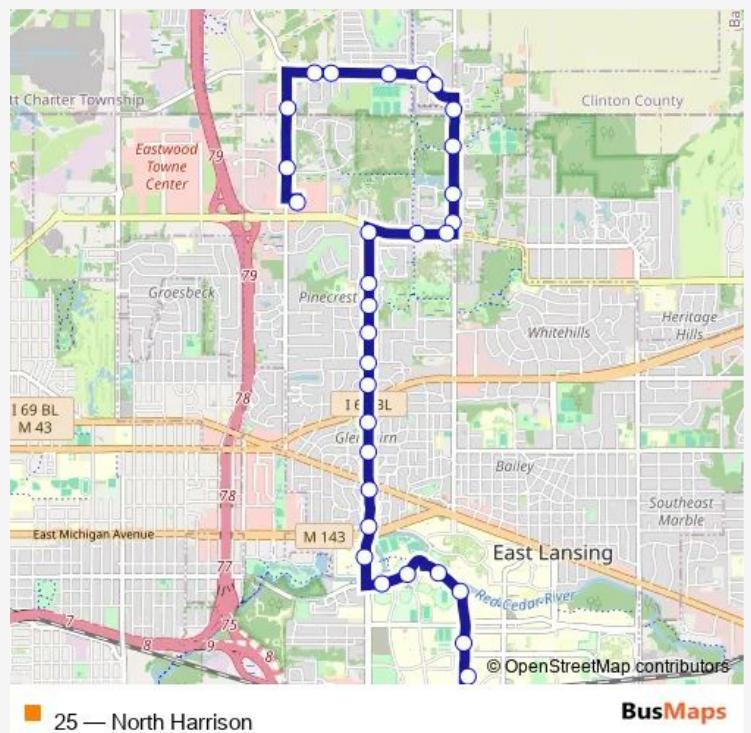

Bus 25 North Harrison

[Go to website](#)

Direction
 NBD Red Cedar and Trowbridge — Meijer Lake Lansing
 Boarding center (west side)
 35 stops
[Open route schedule](#)

- NBD Red Cedar and Trowbridge
- EBD Wilson past Red Cedar Rd
- EBD Wilson before Farm Ln
- NBD Farm past Wilson
- WBD Shaw before Red Cedar Rd
- WBD Red Cedar before Chestnut Rd
- WBD Kalamazoo at Dem Hall Dr
- WBD Kalamazoo before Harrison
- NBD Harrison past Kalamazoo
- NBD Harrison past Michigan
- NBD Harrison Rd at Huntington
- NBD Harrison past Grand River
- NBD Harrison past Wildwood Dr
- NBD Harrison past Northlawn St
- NBD Harrison past Pine Forest Dr
- NBD Harrison past Woodingham Dr
- NBD Harrison past Gainsborough Dr
- NBD Harrison past Blanchette Dr
- NBD Harrison Rd at Crown Blvd
- NBD Harrison past Tarleton Ave
- EBD Lake Lansing past Harrison

Route schedule

NBD Red Cedar and Trowbridge — Meijer Lake Lansing
 Boarding center (west side)

Monday	06:10-21:15
Tuesday	06:10-21:15
Wednesday	06:10-21:15
Thursday	06:10-21:15
Friday	06:10-21:15
Saturday	08:30-22:00
Sunday	08:30-18:00

Route info

Direction: NBD Red Cedar and Trowbridge
 Stops: 35
 Trip Duration: 0 hour 25 min

EBD Lake Lansing before Arbor Glen

NBD Abbot past W Lake Lansing Rd

NBD Abbot past 25 East Apts

NBD Abbot at EL Aquatic Center

WBD Coleman past Chandler

WBD Coleman at the Club

WBD Coleman past Hunsaker

WBD Coleman at Block 36

WBD Coleman at Beaumont Park

WBD Coleman past Hamlet

SBD Coolidge past Earl

SBD Coolidge at Watertower Place