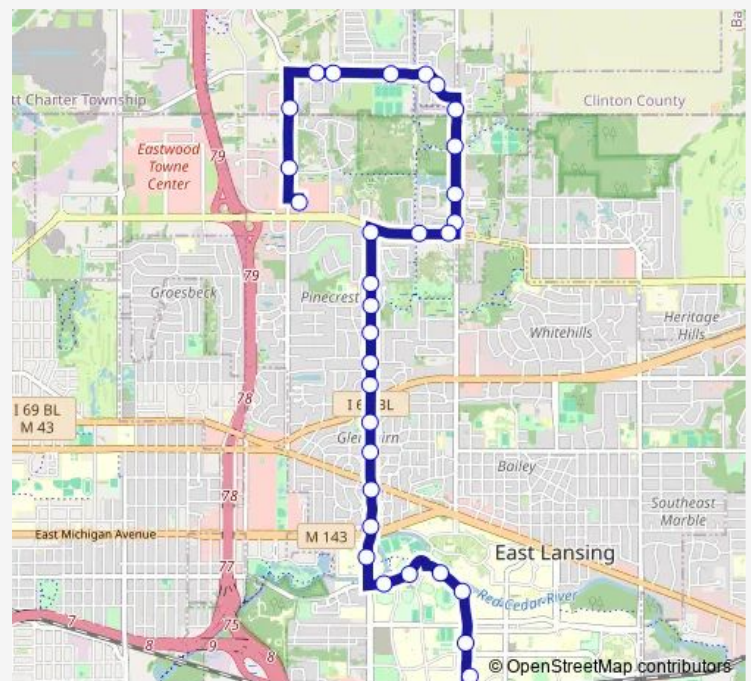

SBD Harrison past Woodingham Dr

SBD Harrison past Longfellow Dr

SBD Harrison before Northlawn St

SBD Harrison before Wildwood Dr

Route schedule

Meijer Lake Lansing Boarding center (west side) — NBD
Red Cedar and Trowbridge

Monday 06:10-21:45

Tuesday 06:10-21:45

Wednesday 06:10-21:45

Thursday 06:10-21:45

Friday 06:10-21:45

Saturday 09:00-22:30

Sunday 09:00-18:30

Route info

Direction: Meijer Lake Lansing Boarding center (west side)

Stops: 30

Trip Duration: 0 hour 24 min

25 — North Harrison

SBD Harrison past Grand River

SBD Harrison before Michigan

Brody Complex

EBD Kalamazoo past Harrison

EBD Kalamazoo past Dem Hall Dr

EBD Red Cedar past Chestnut

SBD Red Cedar at Wells Hall

SBD Red Cedar before Wilson

NBD Red Cedar and Trowbridge

Direction

Meijer Lake Lansing Boarding center (west side) — NBD
Red Cedar and Trowbridge