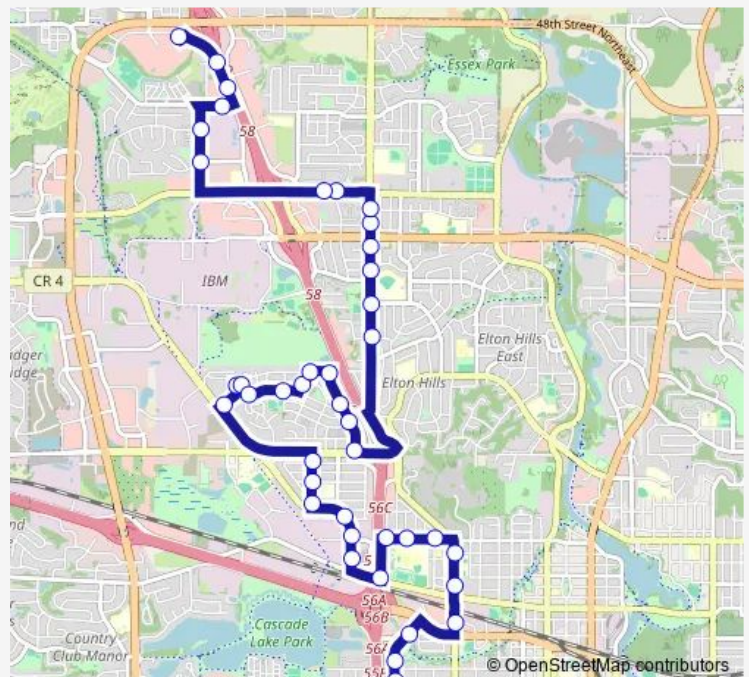

Direction

W FR RD AT Walmart North — Pwtoc Depot

2 stops

[Open route schedule](#)

W FR RD AT Walmart North

Pwtoc Depot

Route schedule

W FR RD AT Walmart North — Pwtoc Depot

Monday	22:20
Tuesday	22:20
Wednesday	22:20
Thursday	22:20
Friday	22:20
Saturday	19:17
Sunday	19:17

Route info

Direction: W FR RD AT Walmart North

Stops: 2

Trip Duration: 0 hour 15 min

Direction

Downtown Transit CTR B — W FR RD AT Walmart North

46 stops

[Open route schedule](#)

Downtown Transit CTR B

2 ST SW AND 7 AVE Sw

2 ST SW AND 9 AVE Sw

2 ST SW AT ST Marys Hospital

16 AVE SW AND 1 ST Sw

16 AVE NW AND 1 ST Nw

25 ST NW AND 30 AVE Nw

25 ST NW AND 29 AVE Nw

24 ST NW AND 28 1/2 AVE Nw

Route schedule

Downtown Transit CTR B — W FR RD AT Walmart North

Monday 19:15-21:45

Tuesday 19:15-21:45

Wednesday 19:15-21:45