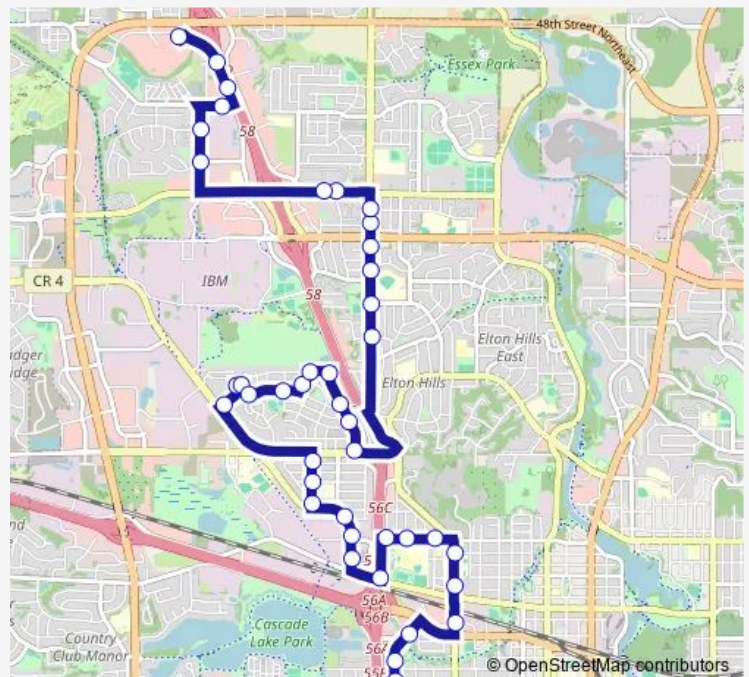

21 AVE NW AND 18 1/2 ST Nw

Route schedule

Downtown Transit CTR B — W FR RD AT Walmart North

Monday 19:15-21:45

Tuesday 19:15-21:45

Wednesday 19:15-21:45

Thursday 19:15-21:45

Friday 19:15-21:45

Saturday 07:44-18:44

Sunday 07:44-18:44

Route info

Direction: Downtown Transit CTR B

Stops: 46

Trip Duration: 0 hour 33 min

30 AVE AND E OF Vlyhigh DR Nw

25 ST NW AND 30 AVE Nw

25 ST NW AND 29 AVE Nw

24 ST NW AND 28 1/2 AVE Nw

24 ST NW AND 25 AVE Nw

24 AVE NW AND 25 ST Nw

26 ST NW AND 24 AVE Nw

18 1/2 AVE NW AND 26 ST Nw

18 1/2 AVE NW AND 24 ST Nw

18 1/2 AVE NW AND 22 ST Nw

18 1/2 AVE NW AND 19 ST Nw

28 ST NW AND 18 AVE Nw

18 AVE NW AND 31 ST Nw

18 AVE NW AND 34 ST Nw

18 AVE NW AND 36 ST Nw

18 AVE NW AND 38 ST Nw

18 AVE NW AND 40 ST Nw

41 ST NW AND 19 AVE Nw