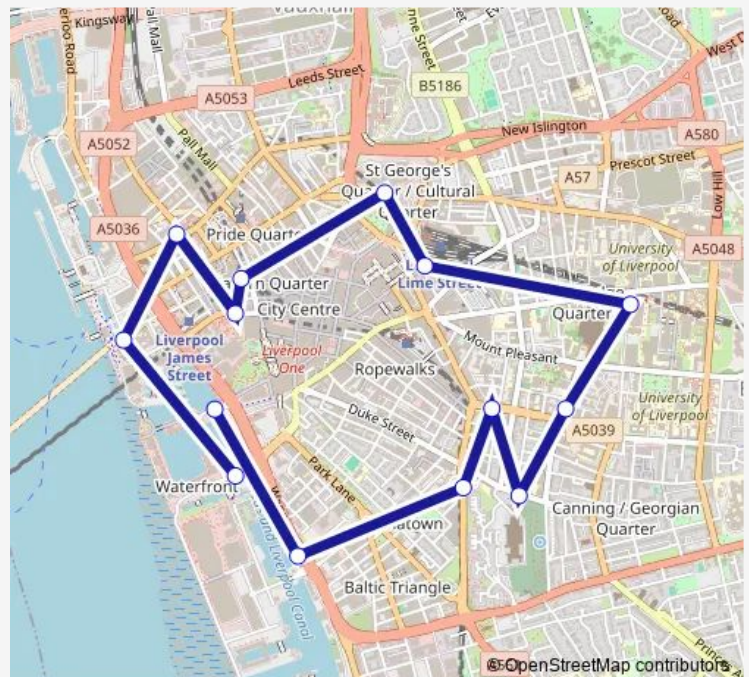

Bus 25

[Go to website](#)

Direction

Salthouse Quay — Strand Street

14 stops

[Open route schedule](#)

Salthouse Quay

Brunswick Street

Old Hall Street

Derby Square

North John Street

World Museum

Lime Street Station

Brownlow Hill

Arrad Street

Pilgrim Street

Roscoe Street

Upper Duke Street

Queens Wharf

Strand Street

Route schedule

Salthouse Quay — Strand Street

Monday 09:50-15:50

Tuesday 09:50-15:50

Wednesday 09:50-15:50

Thursday 09:50-15:50

Friday 09:50-15:50

Saturday 09:50-15:50

Sunday 09:50-15:50

Route info

Direction: Salthouse Quay

Stops: 14

Trip Duration: 0 hour 54 min