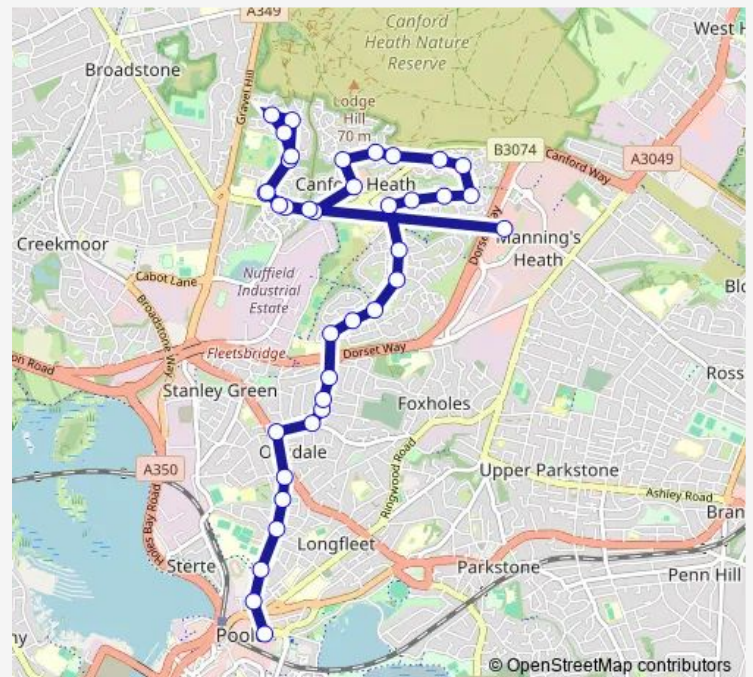

Thursday 05:50-23:15

Friday 05:50-23:15

Saturday 06:05-23:15

Sunday 07:05-23:15

Route info

Direction: Bus Station

Stops: 38

Trip Duration: 0 hour 28 min

25 — Poole - Canford Heath

BusMaps

Dewlish Close

Knowlton Road

Marshwood Avenue

Portesham Way

Asda Supermarket

Longfleet Drive

Tollerford Road Roundabout

Longfleet Drive

Tower Park

Direction

Steeple Close — Bus Station

33 stops

[Open route schedule](#)

Steeple Close

Sunday 07:28-18:23

Route info

Direction: Steeple Close

Stops: 33

Trip Duration: 0 hour 46 min

Oakdale Road Corner

Library

New Inn