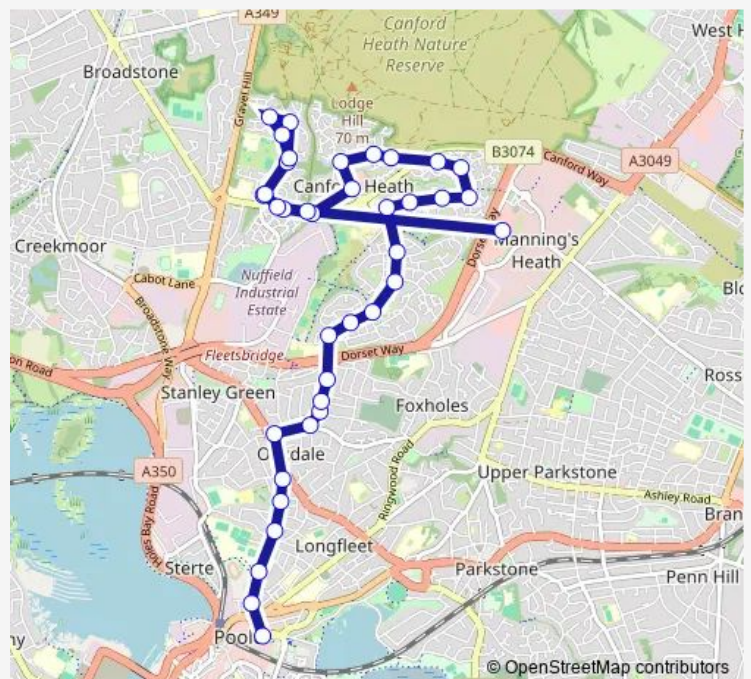

Henbury Close

Chalbury Close

Twyford Way

Route schedule

Bus Station — Tower Park

Monday 05:50-23:15

Tuesday 05:50-23:15

Wednesday 05:50-23:15

Thursday 05:50-23:15

Friday 05:50-23:15

Saturday 06:05-23:15

Sunday 07:05-23:15

Route info

Direction: Bus Station

Stops: 38

Trip Duration: 0 hour 28 min

Longfleet Drive

Tower Park

Direction

Steeple Close — Bus Station

33 stops

[Open route schedule](#)

Steeple Close

Thorn Road

Route info

Direction: Steeple Close

Stops: 33

Trip Duration: 0 hour 46 min

Oakdale Road Corner

Library

New Inn

Sandbourne Road