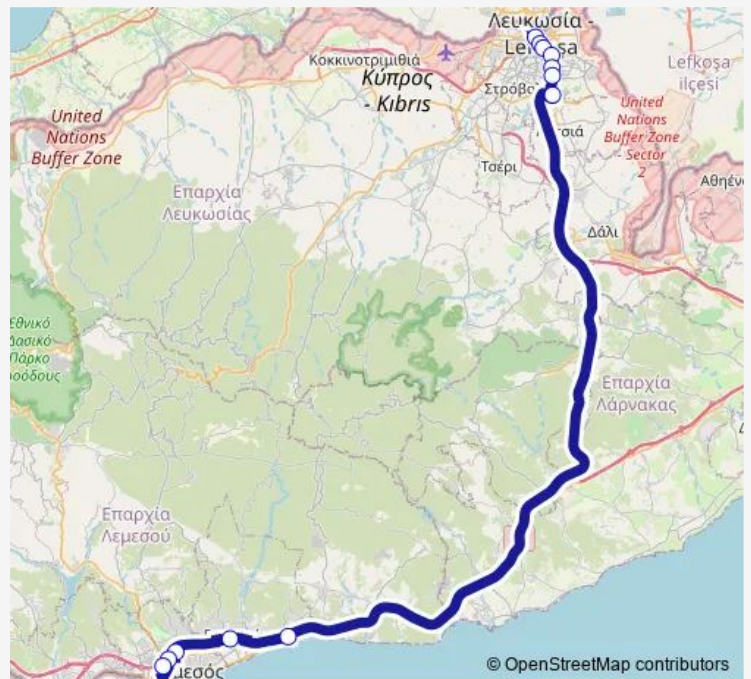

Tuesday 07:15-19:15

Wednesday 07:15-19:15

Thursday 07:15-19:15

Friday 07:15-19:15

Saturday 07:15-19:15

Sunday 07:15-19:15

Route info

Direction: Dionysios Solomos Square

Stops: 13

Trip Duration: 1 hour 45 min

25 — Nicosia Presid. - North Limassol

Direction

New Port - Passenger Building — Dionysios Solomos Square

15 stops

[Open route schedule](#)

New Port - Passenger Building