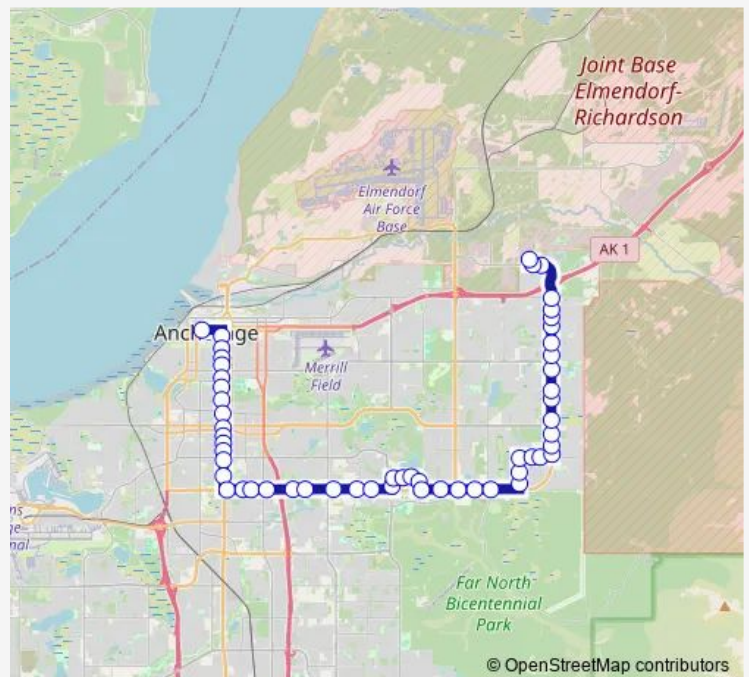

Bus 25 Tudor

[Go to website](#)

Direction
 Downtown Transit Center — VA Outpatient Clinic
 55 stops
[Open route schedule](#)

- Downtown Transit Center
- C Street & 7TH Avenue Ssw
- C Street & 10th Avenue Ssw
- C Street & 12th Avenue Ssw
- C Street & 14th Avenue Nnw
- C Street & 16th Avenue Ssw
- C Street & 19th Avenue Nnw
- C Street & 22nd Avenue Nnw
- C Street & Fireweed Ssw
- C Street & Benson Nnw
- C Street & 31st Avenue Nnw
- C Street & 32nd Avenue Ssw
- C Street & 34th Avenue Ssw
- C Street & 36th Avenue Ssw
- C Street & 40th Avenue Ssw
- Tudor & C Street Ese
- Tudor & Cordova Ese
- Tudor & Fairbanks Wsw
- Tudor & OLD Seward Ese
- Tudor & Shelikof Wsw
- Tudor & Macinnes Ese

Route info

Direction: Downtown Transit Center
 Stops: 55
 Trip Duration: 0 hour 57 min

25 — Tudor

Tudor & Lake Otis Ese

Tudor & Piper Wsw

Tudor & View Ese

Elmore & Tudor RD Nne

Ambassador & Elmore Ese

Friday 06:08-23:08

Saturday 08:00-19:00

Sunday 08:00-19:00

Route info

Direction: VA Outpatient Clinic

Stops: 60

Trip Duration: 0 hour 45 min

Tudor Centre & Diplomacy DR Nne

6TH Avenue & K Street Ese

Downtown Transit Center

25 Bus time schedules and route maps are available in an offline PDF at busmaps.com. Use the busmaps.com website to see live bus times, train schedule or subway schedule, and step-by-step directions for all public transit in Anchorage