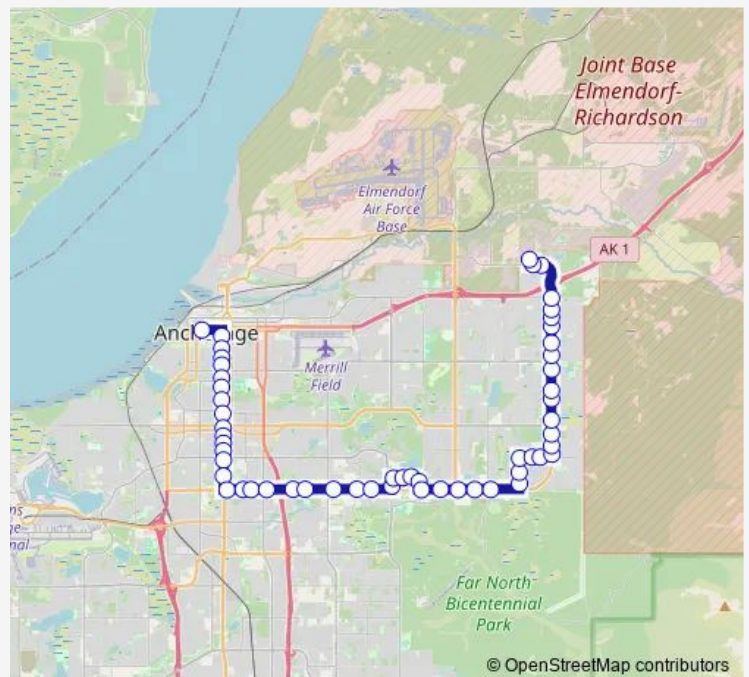

[Go to website](#)

Direction
 Downtown Transit Center — VA Outpatient Clinic
 55 stops
[Open route schedule](#)

- Downtown Transit Center
- C Street & 7TH Avenue Ssw
- C Street & 10th Avenue Ssw
- C Street & 12th Avenue Ssw
- C Street & 14th Avenue Nnw
- C Street & 16th Avenue Ssw
- C Street & 19th Avenue Nnw
- C Street & 22nd Avenue Nnw
- C Street & Fireweed Ssw
- C Street & Benson Nnw
- C Street & 31st Avenue Nnw
- C Street & 32nd Avenue Ssw
- C Street & 34th Avenue Ssw
- C Street & 36th Avenue Ssw
- C Street & 40th Avenue Ssw
- Tudor & C Street Ese
- Tudor & Cordova Ese
- Tudor & Fairbanks Wsw
- Tudor & OLD Seward Ese
- Tudor & Shelikof Wsw
- Tudor & Macinnes Ese

Route info

Direction: Downtown Transit Center
 Stops: 55
 Trip Duration: 0 hour 55 min

25 — Tudor

Tudor & Lake Otis Ese

Tudor & Piper Wsw

Tudor & View Ese

Elmore & Tudor RD Nne

Ambassador & Elmore Ese

Friday 06:08-23:08

Saturday 08:00-19:00

Sunday 08:00-19:00

Route info

Direction: VA Outpatient Clinic

Stops: 60

Trip Duration: 1 hour 3 min

Tudor Centre & Diplomacy DR Nne

6TH Avenue & K Street Ese

Downtown Transit Center

25 Bus time schedules and route maps are available in an offline PDF at busmaps.com. Use the busmaps.com website to see live bus times, train schedule or subway schedule, and step-by-step directions for all public transit in Anchorage