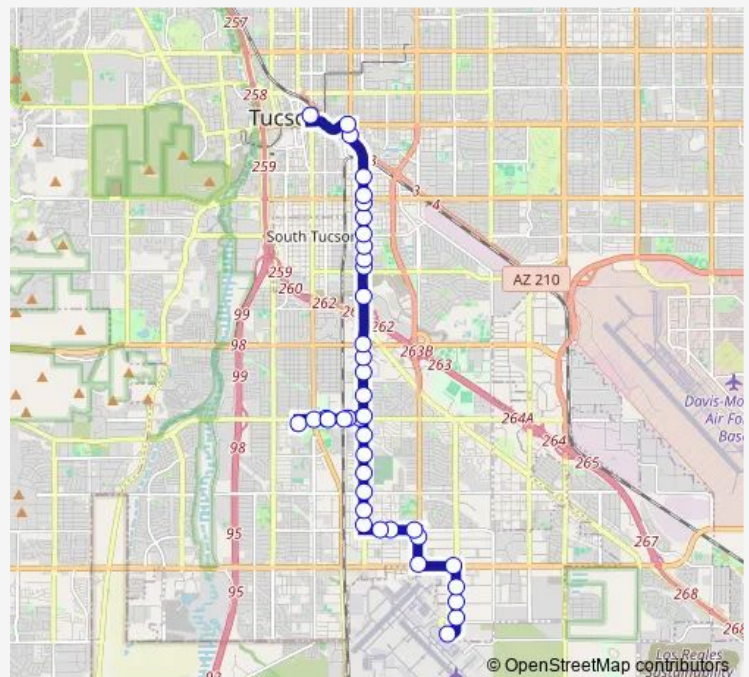

Thursday 05:30-22:30

Friday 05:30-22:30

Saturday 06:45-20:45

Sunday 07:15-20:15

Route info

Direction: 6th Av/Pennington (Se)

Stops: 43

Trip Duration: 0 hour 46 min

25 — S Park Ave

Irvington/3rd Av (Nw)

Laos Transit Center

Irvington/6th Av (Se)

Irvington/3rd Av (Se)

Irvington/1st Av (Sw)

Park/Irvington (Sw)

Park/Wyoming (Nw)